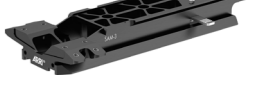

SAM-3 Stabilizer Adapter Mount for AMIRA [K2.0014630](#)