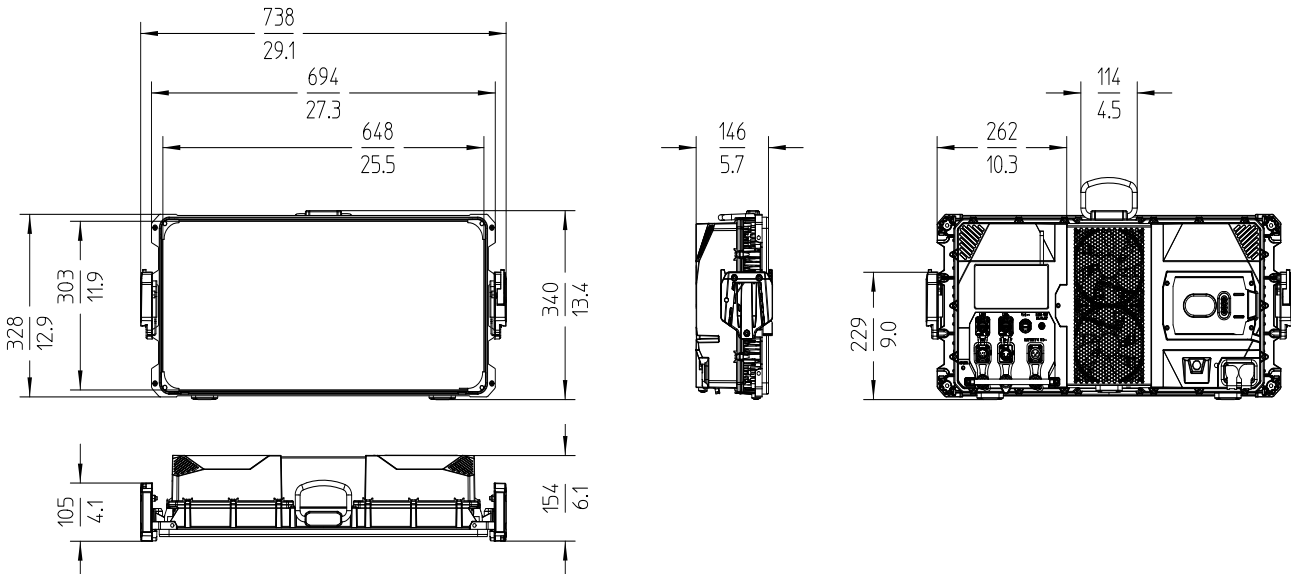

*with standard diffuser

*with standard diffuser

*with standard diffuser

X21

Size: 738 x 339 x 154 mm / 29.1 x 13.3 x 6.1 in
 Weight: approx. 15 kg / 33 lbs

Preliminary data

X21 Manual Yoke

Size: 875 x 161 x 458 mm / 34.4 x 6.3 x 18.0 in
 Weight: approx. 3 kg / 6.5 lbs

HyPer Optic

Size: 708 x 104 x 323 mm / 27.9 x 4.1 x 12.7 in
 Weight: approx. 4.8 kg / 10.5 lbs

S60 Adapter

Size: 709 x 95 x 347 mm / 27.9 x 3.7 x 13.6 in
 Weight: approx. 2 kg / 4.2 lbs

X21 Dome

Size: 711 x 70 x 323 mm / 28 x 2.8 x 12.7 in
 Weight: approx. 0,6 kg / 1.3 lbs

X Modular Yoke with X22 Modular Frame

Preliminary data

Size: 1128 x 993 x 290 mm / 44.4 x 39.1 x 11.4 in
 Weight: approx. 8 kg / 17.6 lbs

X Modular Yoke with X23 Modular Frame

Size: 1128 x 1318 x 290 mm / 44.4 x 51.9 x 11.4 in
 Weight: approx. 9 kg / 19.8 lbs