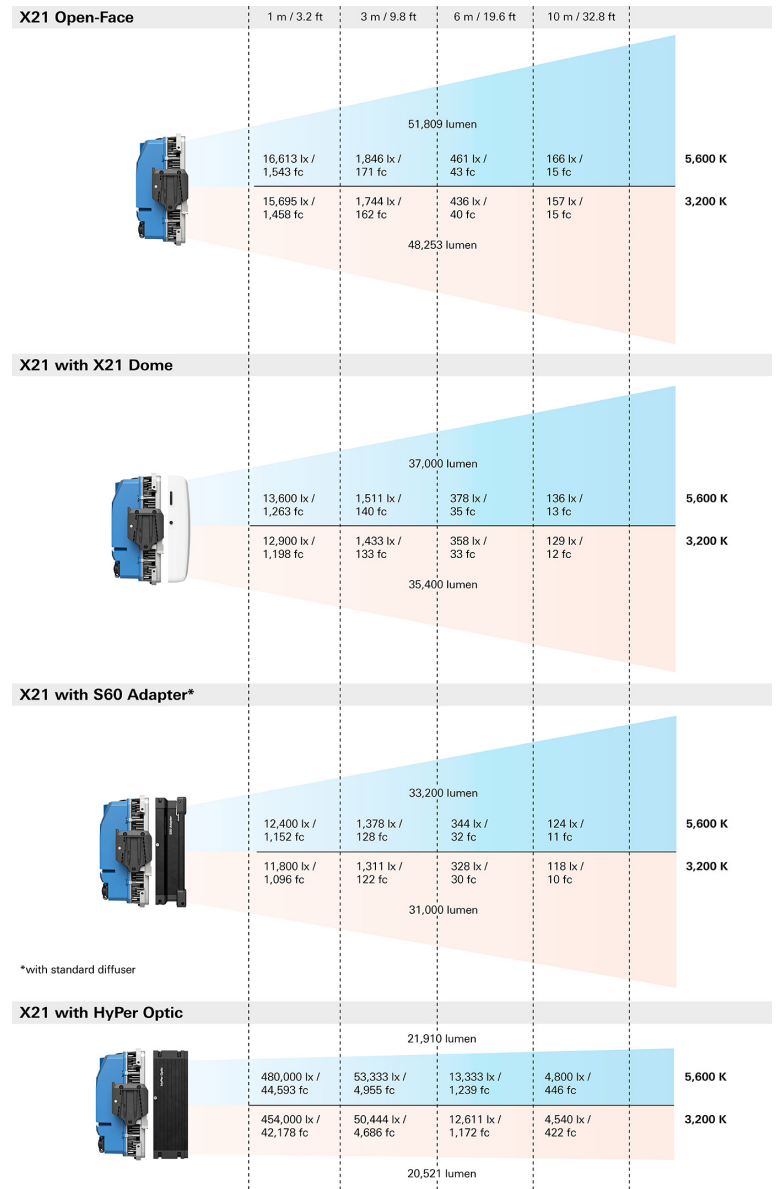

Photometrics

Preliminary data