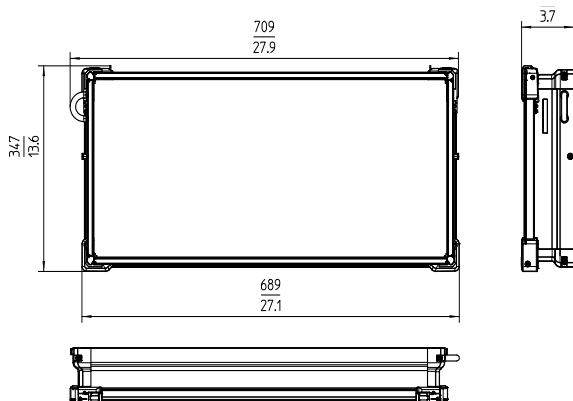

*with standard diffuser

*with standard diffuser

*with standard diffuser

X21

Size: 738 x 339 x 154 mm / 29.1 x 13.3 x 6.1 in
 Weight: approx. 15 kg / 33 lbs

Preliminary data

X21 Manual Yoke

Size: 875 x 161 x 458 mm / 34.4 x 6.3 x 18.0 in
 Weight: approx. 3 kg / 6.5 lbs

HyPer Optic

Size: 708 x 104 x 323 mm / 27.9 x 4.1 x 12.7 in
 Weight: approx. 4.8 kg / 10.5 lbs

S60 Adapter

Size: 709 x 95 x 347 mm / 27.9 x 3.7 x 13.6 in
 Weight: approx. 2 kg / 4.2 lbs

X21 Dome

Size: 711 x 70 x 323 mm / 28 x 2.8 x 12.7 in
 Weight: approx. 0,6 kg / 1.3 lbs

X Modular Yoke with X22 Modular Frame

Preliminary data

Size: 1128 x 993 x 290 mm / 44.4 x 39.1 x 11.4 in
 Weight: approx. 8 kg / 17.6 lbs

X Modular Yoke with X23 Modular Frame

Size: 1128 x 1318 x 290 mm / 44.4 x 51.9 x 11.4 in
 Weight: approx. 9 kg / 19.8 lbs