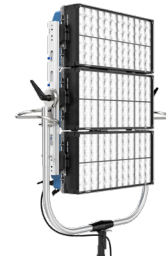

Specifications

		X21	X22	X23
Power		800 W	1,600 W	2,400 W
Format size		2 : 1 (horizontal)	2 : 2 (square)	3 : 2 (vertical)
Light engines		4	8	12
Pixel zones		8 max.	16 max.	24 max.
Max. output (lux)		4,800 Lux @ 10 m, 5,600 K (native hard)	9,600 Lux @ 10 m, 5,600 K (native hard)	14,400 Lux @ 10 m, 5,600 K (native hard)
Max. output (lumen)		51,809 Lumen (native open-face)	103,618 Lumen (native open-face)	155,427 Lumen (native open-face)
Included items		1x X21 Dome	2x X21 Dome	3x X21 Dome
Connectors		■ 2x AC (In and Through), max. 20 A, TRUE1 TOP ■ 1x DC (In) 48 V for battery use ■ 2x DMX (In and Out), XLR-5pin ■ 2x LAN / Ethernet, RJ45, EtherCON compatible ■ 1x USB type C ■ 1x LEMO for ALL-WEATHER Control Panel	■ 4x AC (In and Through), max. 20 A, TRUE1 TOP ■ 2x DC (In) 48 V for battery use ■ 4x DMX (In and Out), XLR-5pin ■ 4x LAN / Ethernet, RJ45, EtherCON compatible ■ 2x USB type C ■ 2x LEMO for ALL-WEATHER Control Panel	■ 6x AC (In and Through), max. 20 A, TRUE1 TOP ■ 3x DC (In) 48 V for battery use ■ 6x DMX (In and Out), XLR-5pin ■ 6x LAN / Ethernet, RJ45, EtherCON compatible ■ 3x USB type C ■ 3x LEMO for ALL-WEATHER Control Panel
Rigging System		■ Manual Yoke, bent, Quick-Release, 28mm spigot ■ Twin Quick-Lock bracket for multi-unit setups	■ X Modular frames for X22, Quick-Release ■ X Modular System for X22 & X23, Quick-Release, 28mm spigot ■ Twin Quick-Lock bracket for multi-unit setups	■ X Modular frames for X23, Quick-Release ■ X Modular System for X22 & X23, Quick-Release, 28mm spigot ■ Twin Quick-Lock bracket for multi-unit setups
Dimensions	Fixture only:	738 x 339 x 154 mm / 29.1 x 13.3 x 6.1 in	n.a.	n.a.
	with yoke:	872 x 589 x 170 mm / 34.3 x 23.2 x 6.7 in	1128 x 1089 x 290 mm / 44.4 x 42.9 x 11.4 in	1128 x 1414 x 290 mm / 44.4 x 55.7 x 11.4 in
Weight	Fixture only:	approx. 15 kg / 33 lbs	approx. 30 kg / 66.1 lbs	approx. 45 kg / 99.2 lbs
	with Yoke:	approx. 18 kg / 39.7 lbs	approx. 38 kg / 83.8 lbs	approx. 54 kg / 119.1 lbs
AC voltage		100 - 240 V~, 50/60Hz		
PSU		Integrated		
LED engine		Full Spectrum, 6-color RGBACL LED		
Native quality		Hard (HyPer Optic), soft (X21 Dome or S60 Adapter), open-face		
CCT range		1,500 K - 20,000 K		
CRI		90 min. / 99 max. (High CRI VariFan mode)		
TLCI		93 typical (High CRI VariFan mode)		
Camera sensor matching		Yes, via ARRI ALEXA Mode		
Dimming performance		Flicker free, High-res low end dimming		
Native beam angle		11° (hard), 106° (soft), 120° (open-face)		
Diffuser options		X21 Dome, Beam Enhancer filter, S60-C diffusers		
Accessory compatibility		All SkyPanel S60-C accessories via S60 Adapter		
Type of display		Removable ALL-WEATHER Control Panel with LiOS3		
Operational modes		Standard (low noise), High Output, VariFan, ARRI ALEXA		
Color modes		CCT, HSI, RGBW, RGBACL, Effects, XY, Gel, Source Matching		
DMX presets		Yes, via ALL-WEATHER Control Panel, RDM and DMX-512A		
Legacy DMX modes		Compatible with S60-C mode 1 and 6		
Multi-array setup		Yes (up to 3 units in just one single DMX profile)		
IP-rating		IP66 (High-pressure jet cleaning, rain, heavy storms, high humidity)		
Cooling system		Passive + Active cooling system with double heat sink		
Integrated wired control		DMX-512A, RDM, Art-Net 4, sACN LAN (Web-control, ALSM, mDNS Bonjour, PTP, NTP)		
Integrated wireless control		CRMX Classic, CRMX2, W-DMX G3 / G4 / G4S / G5, BLE, Native Bluetooth 5.0		
Daisy-chain modularity		Yes, via TRUE1 TOP (power) and EtherCON / RJ45 (data)		
Pre-programmed effects		15 Pixel Macros, 15 effects		
Warranty		3 years		
Max. ambient temperature		40°C		
Certifications		pending: CE, UKCA, CB, ENEC, cNRTLus, FCC, ICES, PSE, KC, SRRC and more