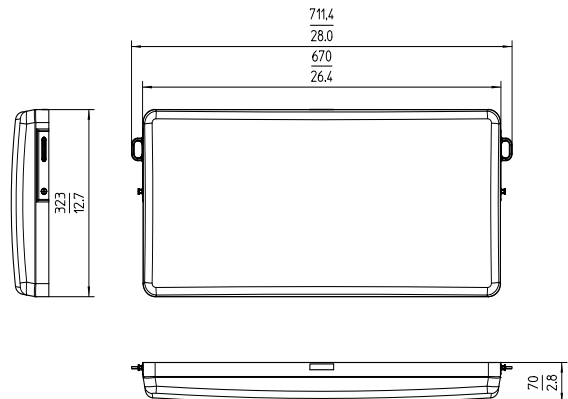

*with standard diffuser

*with standard diffuser

*with standard diffuser

X21

Size: 738 x 339 x 154 mm / 29.1 x 13.3 x 6.1 in
 Weight: approx. 15 kg / 33 lbs

Preliminary data

X21 Manual Yoke

Size: 875 x 161 x 458 mm / 34.4 x 6.3 x 18.0 in
 Weight: approx. 3 kg / 6.5 lbs

HyPer Optic

Size: 708 x 104 x 323 mm / 27.9 x 4.1 x 12.7 in
 Weight: approx. 4.8 kg / 10.5 lbs

S60 Adapter

Size: 709 x 95 x 347 mm / 27.9 x 3.7 x 13.6 in
 Weight: approx. 2 kg / 4.2 lbs

X21 Dome

Size: 711 x 70 x 323 mm / 28 x 2.8 x 12.7 in
 Weight: approx. 0,6 kg / 1.3 lbs

X Modular Yoke with X22 Modular Frame

Preliminary data

Size: 1128 x 993 x 290 mm / 44.4 x 39.1 x 11.4 in
 Weight: approx. 8 kg / 17.6 lbs

X Modular Yoke with X23 Modular Frame

Size: 1128 x 1318 x 290 mm / 44.4 x 51.9 x 11.4 in
 Weight: approx. 9 kg / 19.8 lbs