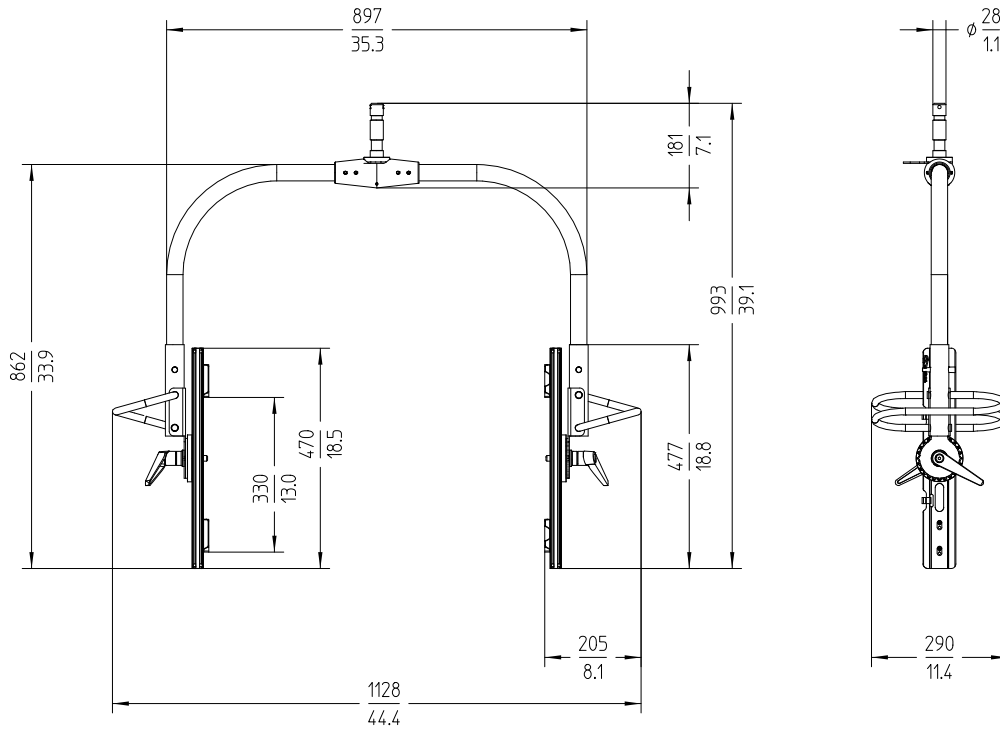

*with standard diffuser

*with standard diffuser

*with standard diffuser

X21

Size: 738 x 339 x 154 mm / 29.1 x 13.3 x 6.1 in
 Weight: approx. 15 kg / 33 lbs

Preliminary data

X21 Manual Yoke

Size: 875 x 161 x 458 mm / 34.4 x 6.3 x 18.0 in
 Weight: approx. 3 kg / 6.5 lbs

HyPer Optic

Size: 708 x 104 x 323 mm / 27.9 x 4.1 x 12.7 in
 Weight: approx. 4.8 kg / 10.5 lbs

S60 Adapter

Size: 709 x 95 x 347 mm / 27.9 x 3.7 x 13.6 in
 Weight: approx. 2 kg / 4.2 lbs

X21 Dome

Size: 711 x 70 x 323 mm / 28 x 2.8 x 12.7 in
 Weight: approx. 0,6 kg / 1.3 lbs

X Modular Yoke with X22 Modular Frame

Preliminary data

Size: 1128 x 993 x 290 mm / 44.4 x 39.1 x 11.4 in
 Weight: approx. 8 kg / 17.6 lbs

X Modular Yoke with X23 Modular Frame

Size: 1128 x 1318 x 290 mm / 44.4 x 51.9 x 11.4 in
 Weight: approx. 9 kg / 19.8 lbs