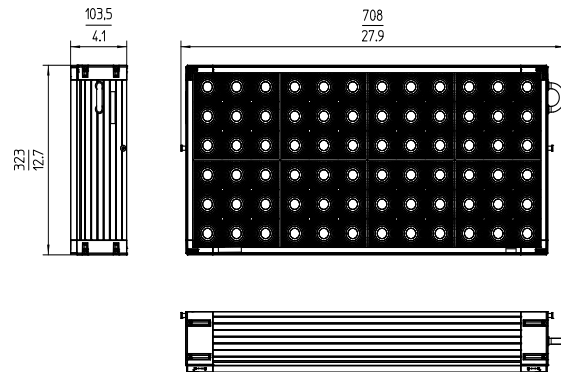

*with standard diffuser

*with standard diffuser

*with standard diffuser

X21

Size: 738 x 339 x 154 mm / 29.1 x 13.3 x 6.1 in
 Weight: approx. 15 kg / 33 lbs

Preliminary data

X21 Manual Yoke

Size: 875 x 161 x 458 mm / 34.4 x 6.3 x 18.0 in
 Weight: approx. 3 kg / 6.5 lbs

HyPer Optic

Size: 708 x 104 x 323 mm / 27.9 x 4.1 x 12.7 in
 Weight: approx. 4.8 kg / 10.5 lbs

S60 Adapter

Size: 709 x 95 x 347 mm / 27.9 x 3.7 x 13.6 in
 Weight: approx. 2 kg / 4.2 lbs

X21 Dome

Size: 711 x 70 x 323 mm / 28 x 2.8 x 12.7 in
 Weight: approx. 0,6 kg / 1.3 lbs