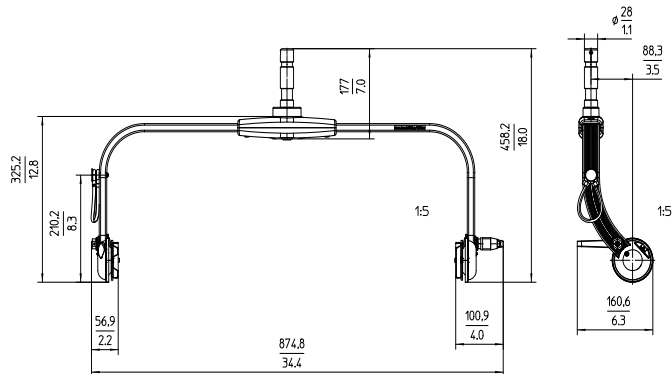

*with standard diffuser

*with standard diffuser

*with standard diffuser

X21

Size: 738 x 339 x 154 mm / 29.1 x 13.3 x 6.1 in
 Weight: approx. 15 kg / 33 lbs

Preliminary data

X21 Manual Yoke

Size: 875 x 161 x 458 mm / 34.4 x 6.3 x 18.0 in
 Weight: approx. 3 kg / 6.5 lbs

HyPer Optic

Size: 708 x 104 x 323 mm / 27.9 x 4.1 x 12.7 in
 Weight: approx. 4.8 kg / 10.5 lbs

S60 Adapter

Size: 709 x 95 x 347 mm / 27.9 x 3.7 x 13.6 in
 Weight: approx. 2 kg / 4.2 lbs

X21 Dome

Size: 711 x 70 x 323 mm / 28 x 2.8 x 12.7 in
 Weight: approx. 0,6 kg / 1.3 lbs

X Modular Yoke with X22 Modular Frame

Preliminary data

Size: 1128 x 993 x 290 mm / 44.4 x 39.1 x 11.4 in
 Weight: approx. 8 kg / 17.6 lbs

X Modular Yoke with X23 Modular Frame

Size: 1128 x 1318 x 290 mm / 44.4 x 51.9 x 11.4 in
 Weight: approx. 9 kg / 19.8 lbs