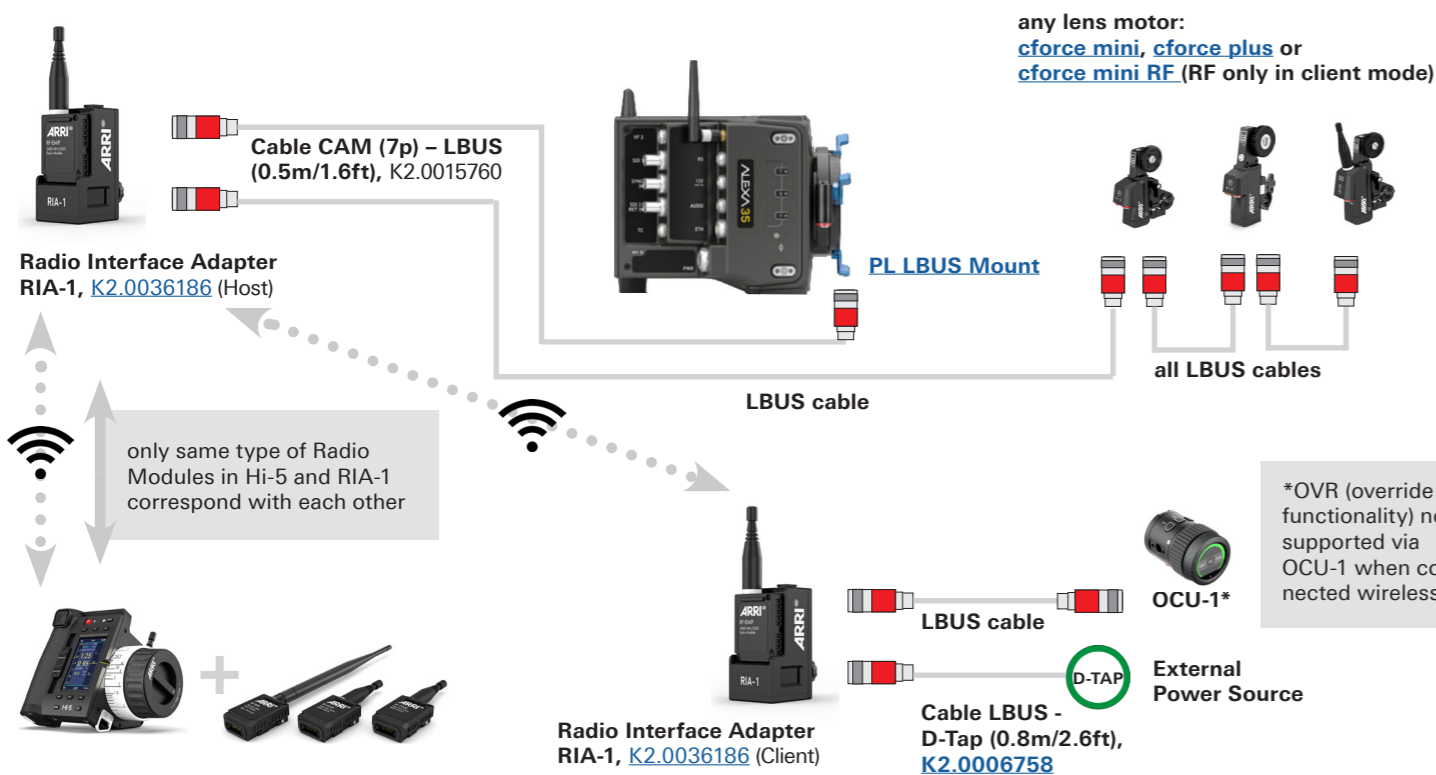

Hi-5 and RIA-1 - Sample Configurations ALEXA 35

Configuration Overview | 4.1.4 / 2023.06

ALEXA 35 with OCU-1

ALEXA 35 with RIA-1 & UDM-1

ALEXA 35 with RIA-1 as Host & Client

ALEXA 35 with RIA-1 as Host & Client