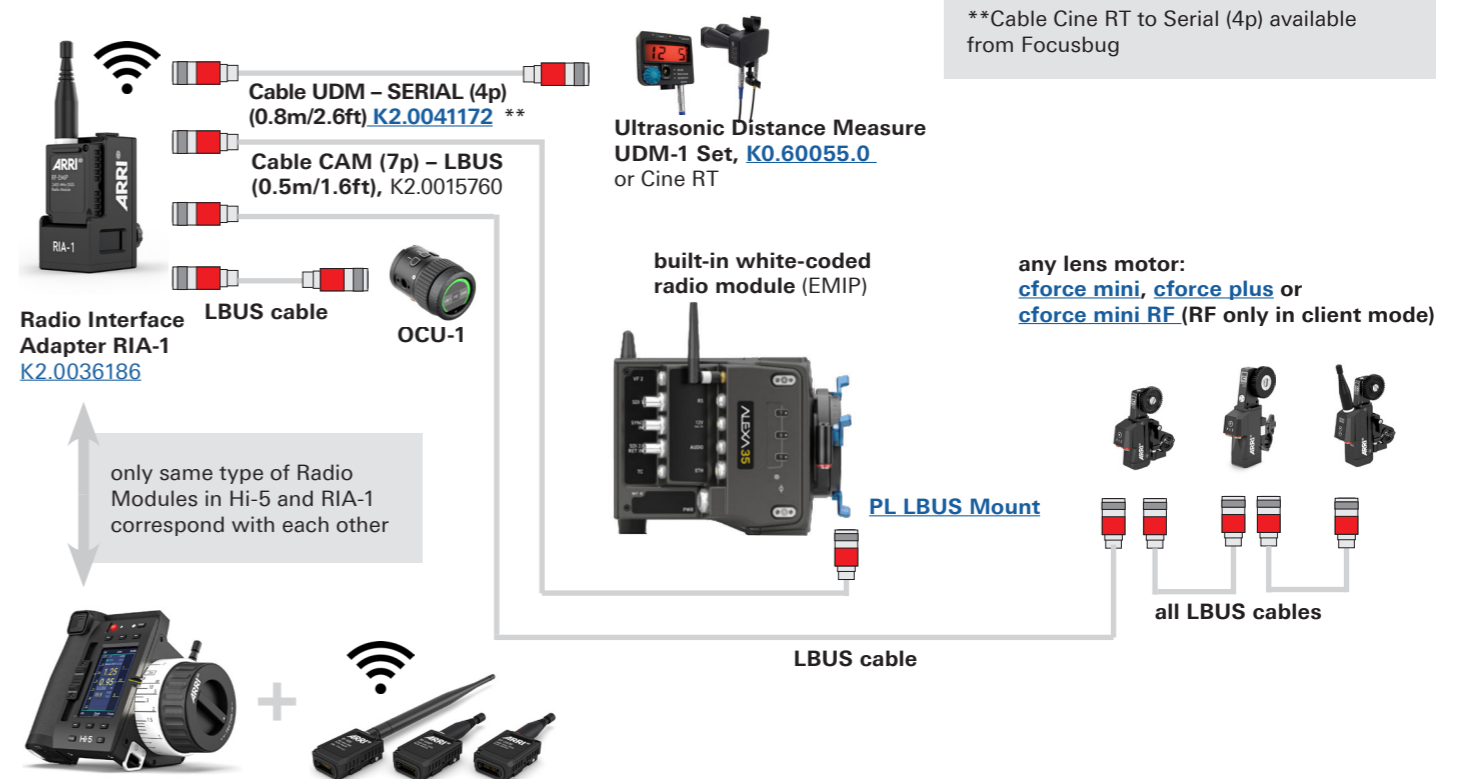

Hi-5 and RIA-1 - Sample Configurations ALEXA 35

Configuration Overview | 4.1.4 / 2023.06

ALEXA 35 with OCU-1

ALEXA 35 with RIA-1 & UDM-1

ALEXA 35 with RIA-1 as Host & Client

ALEXA 35 with RIA-1 as Host & Client