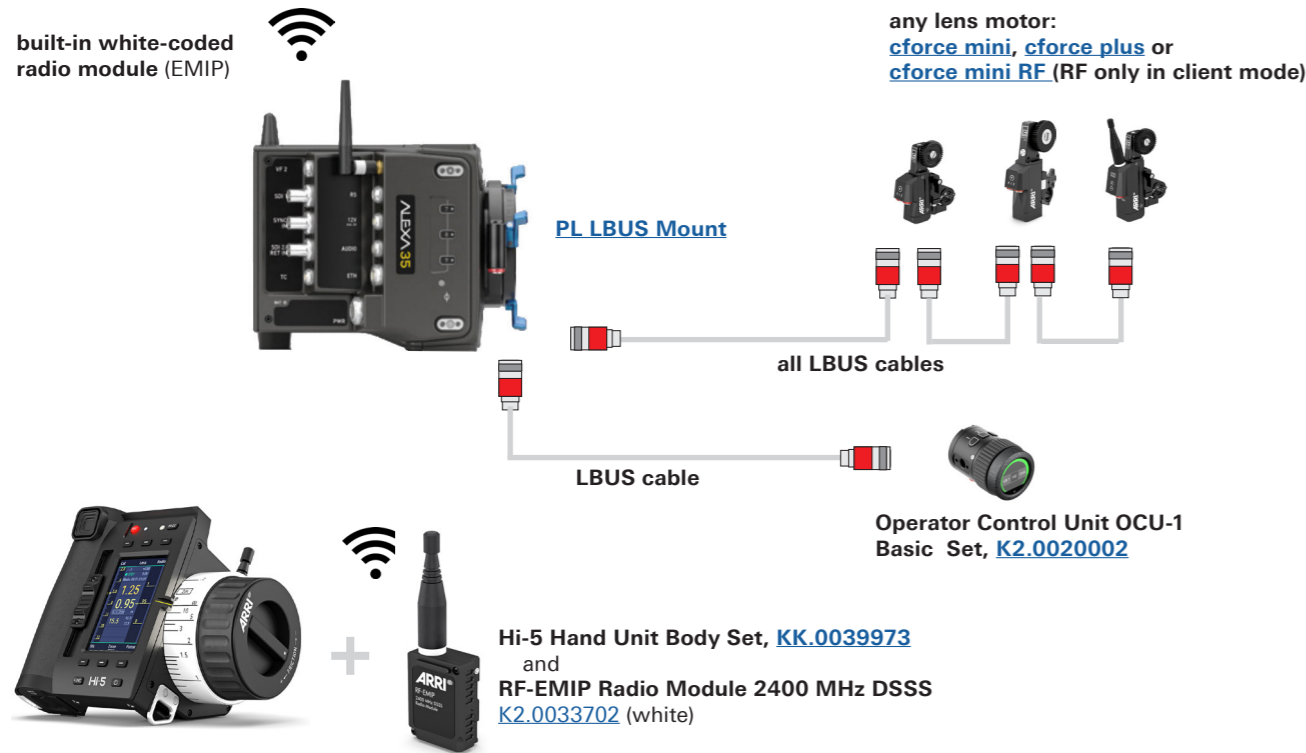

Hi-5 and RIA-1 - Sample Configurations ALEXA 35

Configuration Overview | 4.1.4 / 2023.06

ALEXA 35 with OCU-1

ALEXA 35 with RIA-1 & UDM-1

ALEXA 35 with RIA-1 as Host & Client

ALEXA 35 with RIA-1 as Host & Client