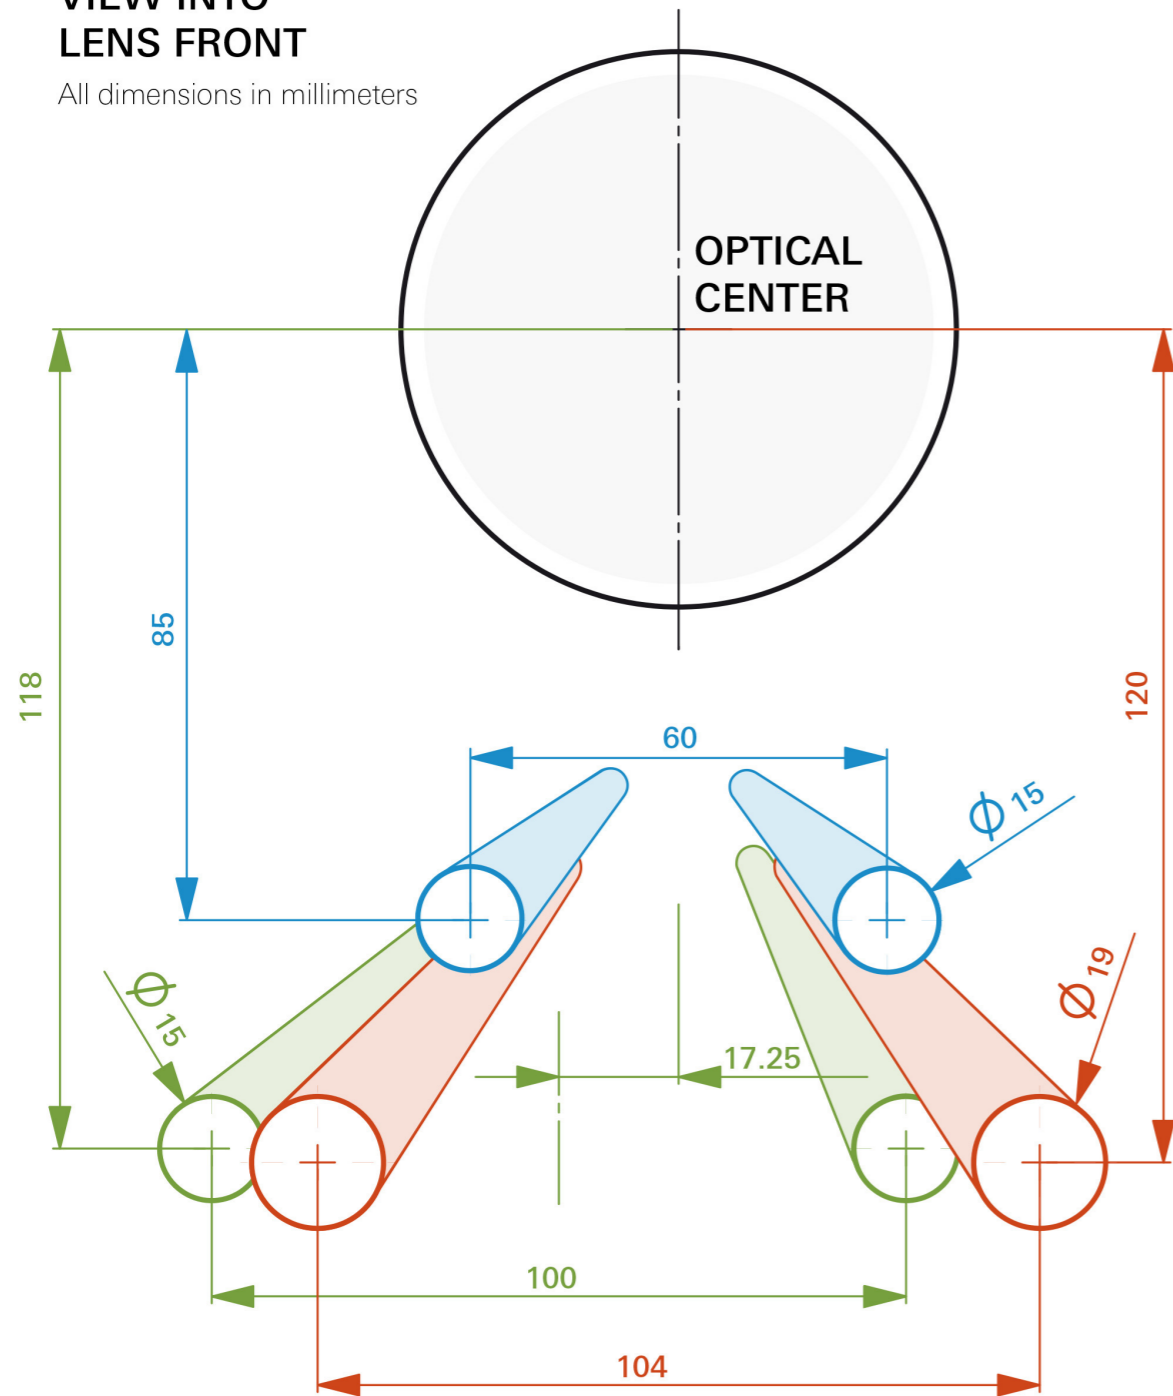

Rod Standards (green rods): 15mm Studio Support

Configuration Overview | 5.7.2 / 2024.01

Rod Standards

VIEW INTO LENS FRONT

All dimensions in millimeters

ALEXA Mini LF / ALEXA Mini

Compact Bridge Plate CBP-2
15mm for ALEXA Mini,
[K2.0019441](#)

AMIRA Camera Support

Compact Bridge Plate CBP-4
15mm for AMIRA, K2.0019582

Bridge Plate Sets

Bridge Plate Set BP-9
15 mm, K2.47091.0

Bridge Plate Set BP-13
15 mm, KK.0005771

Lens Support - Studio

Lens Support LS-10 for 15 mm rods
[K2.47228.0](#)

Support Rod Holder
15 mm, [K2.47799.0](#)

Bottom Plates

Bottom Plates

Bottom Dovetail Plate
150mm/6in, [K2.0020427](#)

Bottom Dovetail Plate
300mm/12in, [K2.0015896](#)

Bottom Dovetail Plate
450mm/18in, [K2.0015950](#)

Bottom Dovetail Plate
600mm/24in, [K2.0015952](#)

Rod Support Bracket RSB-15
[K2.0000437](#)

Bottom Plate Set 600 mm/24"
incl. RSB-15, [KK.0005684](#)

Follow Focus

FF-4

FF-5