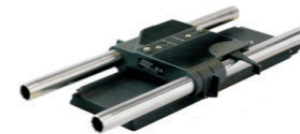

Rod Standards (red rods): 19mm Studio Support

Configuration Overview | 5.7.1 / 2021.01

Rod Standards

VIEW INTO LENS FRONT

All dimensions in millimeters

ALEXA Mini LF / ALEXA Mini

Compact Bridge Plate CBP-1
19mm for ALEXA Mini
[K2.0014894](#)

AMIRA Camera Support

Compact Bridge Plate CBP-3
19mm for AMIRA, [K2.0019580](#)

Bridge Plate Sets

Bridge Plate Set BP-8
19 mm, [K2.47090.0](#)

Bridge Plate Set BP-12
19 mm, [KK.0005819](#)

Lens Support - Studio