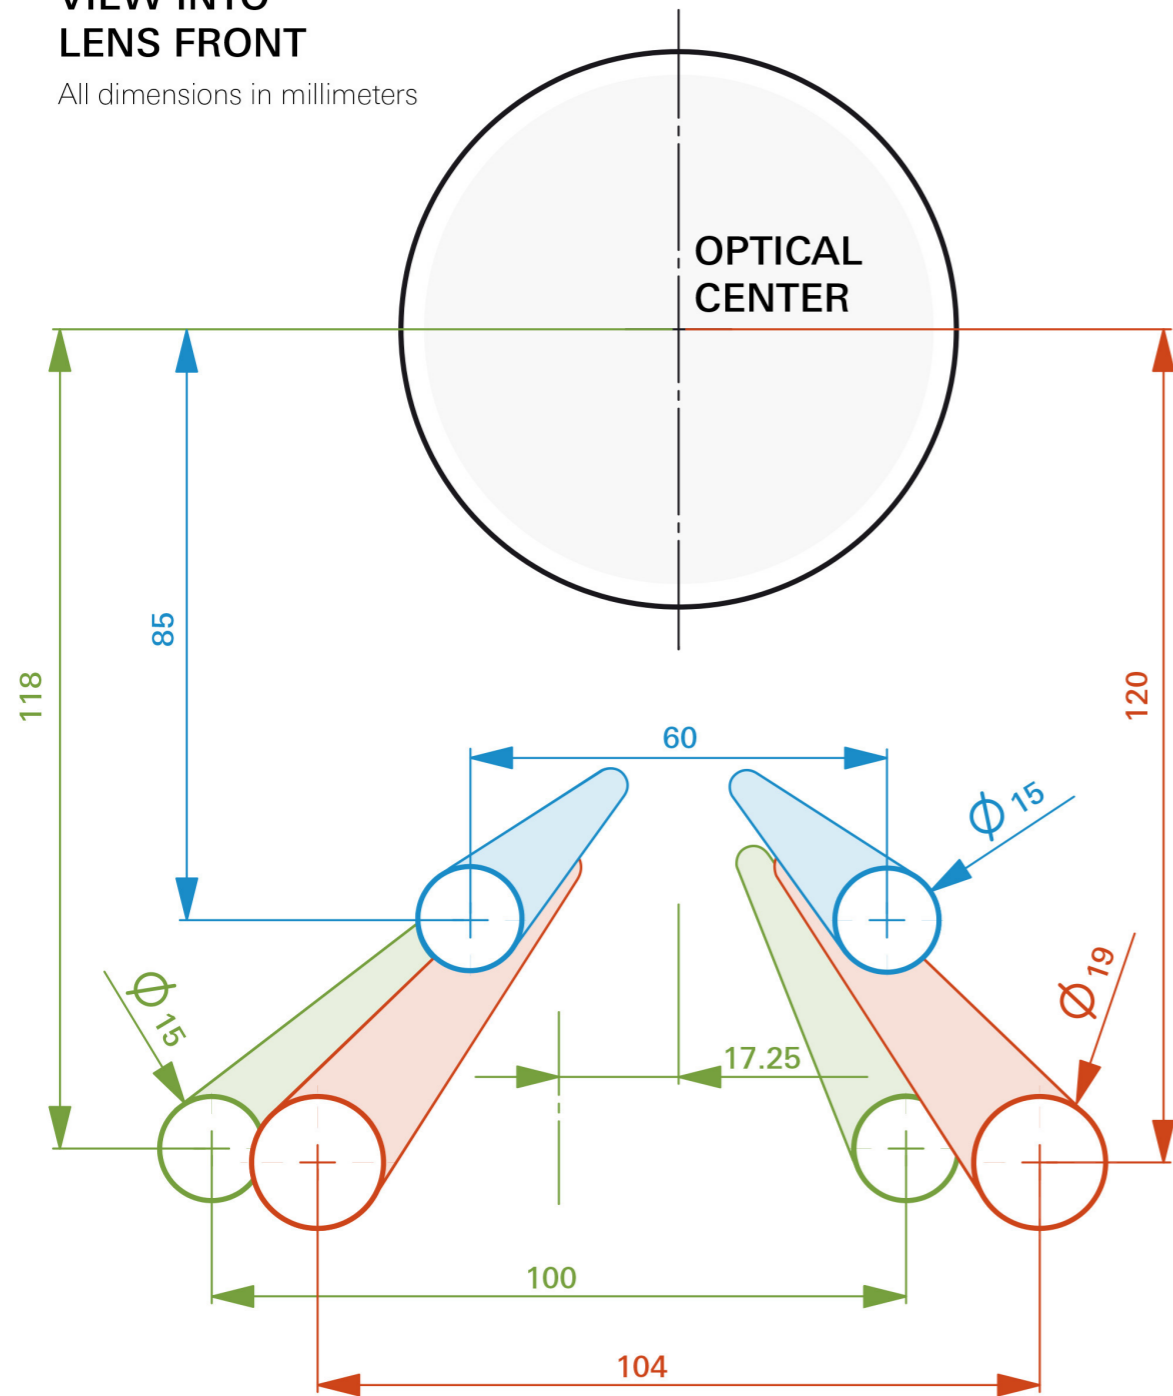

Rod Standards (red rods): 19mm Studio Support

Configuration Overview | 5.7.1 / 2021.01

Rod Standards

VIEW INTO LENS FRONT

All dimensions in millimeters

ALEXA Mini LF / ALEXA Mini

Compact Bridge Plate CBP-1
19mm for ALEXA Mini
[K2.0014894](#)

AMIRA Camera Support

Compact Bridge Plate CBP-3
19mm for AMIRA, [K2.0019580](#)

Bridge Plate Sets

Bridge Plate Set BP-8
19 mm, [K2.47090.0](#)

Bridge Plate Set BP-12
19 mm, [KK.0005819](#)

Lens Support - Studio

Bottom Dovetail Plate
300mm/12in, [K2.0015896](#)

Bottom Dovetail Plate
450mm/18in, [K2.0015950](#)

Bottom Dovetail Plate
600mm/24in, [K2.0015952](#)

Rod Support Bracket RSB-19, [K2.0000440](#)

Bottom Plate Set 600 mm/24"
incl. RSB-19, [KK.0005685](#)