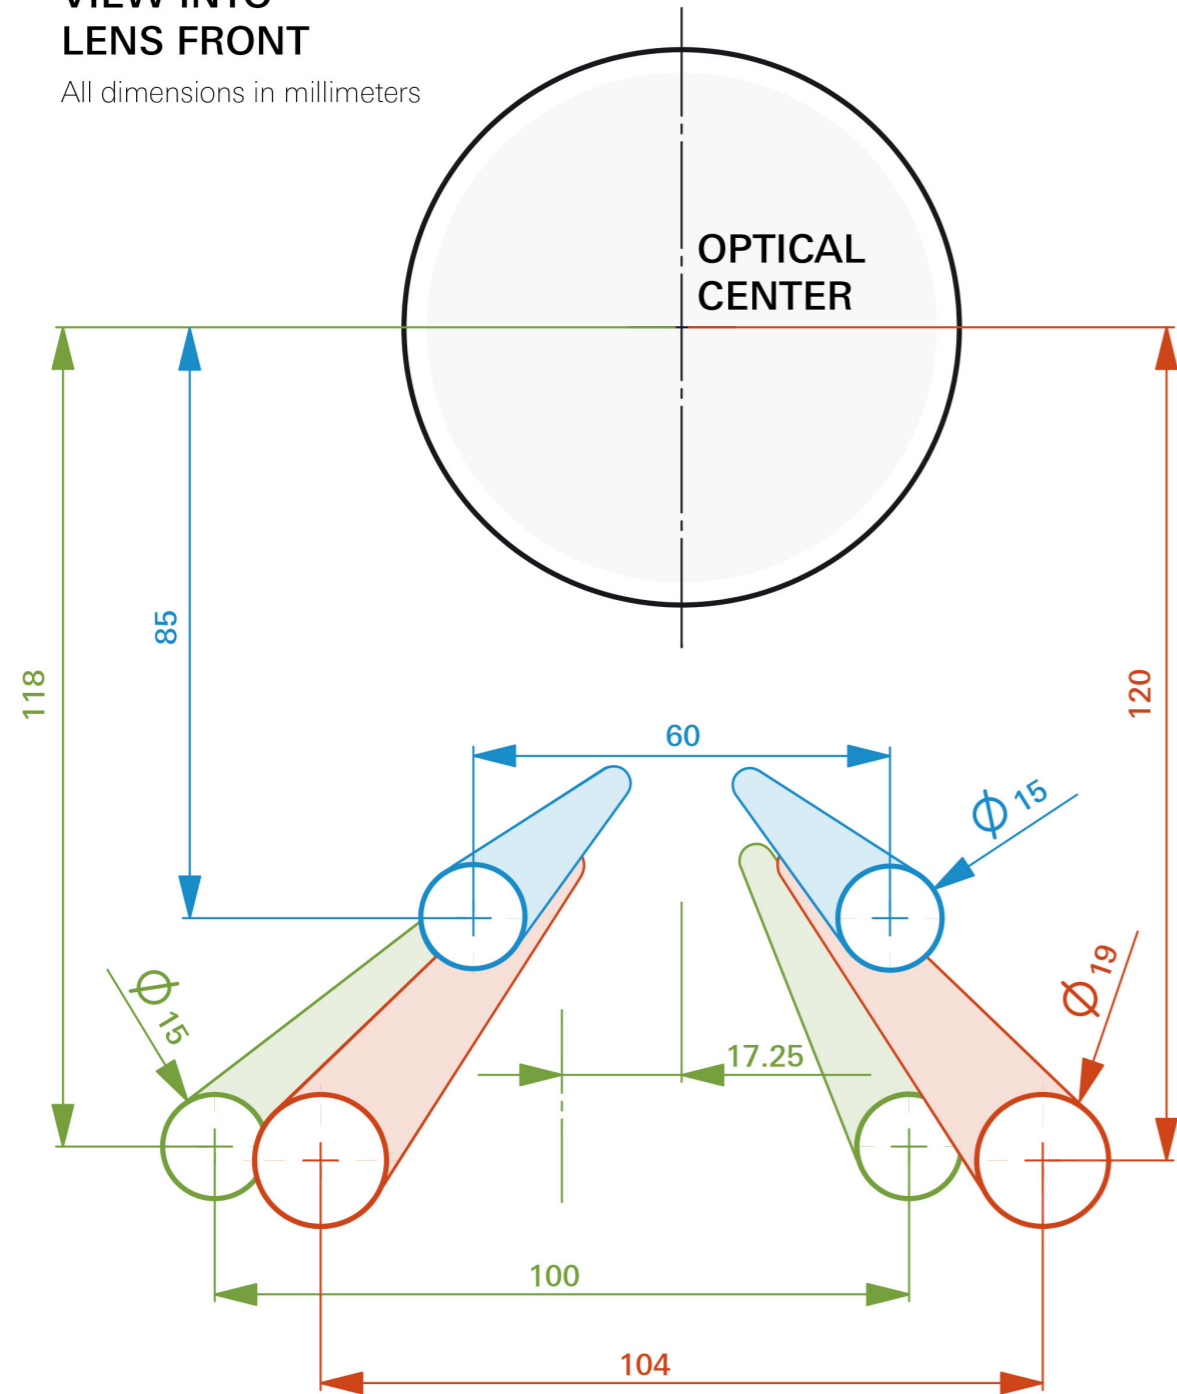

Rod Standards (blue rods): 15mm LWS (Light Weight Support)

Configuration Overview | 5.7.0 / 2024.01

Rod Standards

VIEW INTO LENS FRONT

All dimensions in millimeters

ALEXA Mini LF / ALEXA Mini

Broadcast Plate for ALEXA Mini, [K2.0008509](#)

Mini Adapter Plate MAP-2A, [K2.0023839](#)

Camera Shoulder Pad CSP-1, [K2.0006807](#)

15mm LWS Adapter for CBP, [K2.0019773](#)

Low bracket for CSP-1, [K2.0008408](#)

Battery Adapter Plate BAP-1 [K2.0006471](#)

Lens Support

Lightweight Lens Support LLS-1 for 15 mm rods, [K2.0017029](#)

LLS-1 Pin, [K2.0038782](#)

LLS-1 Lens Bridge, [K2.0038783](#)

AMIRA Camera Support

Universal Adapter Plate UAP-2 Set, [K0.0001280](#)