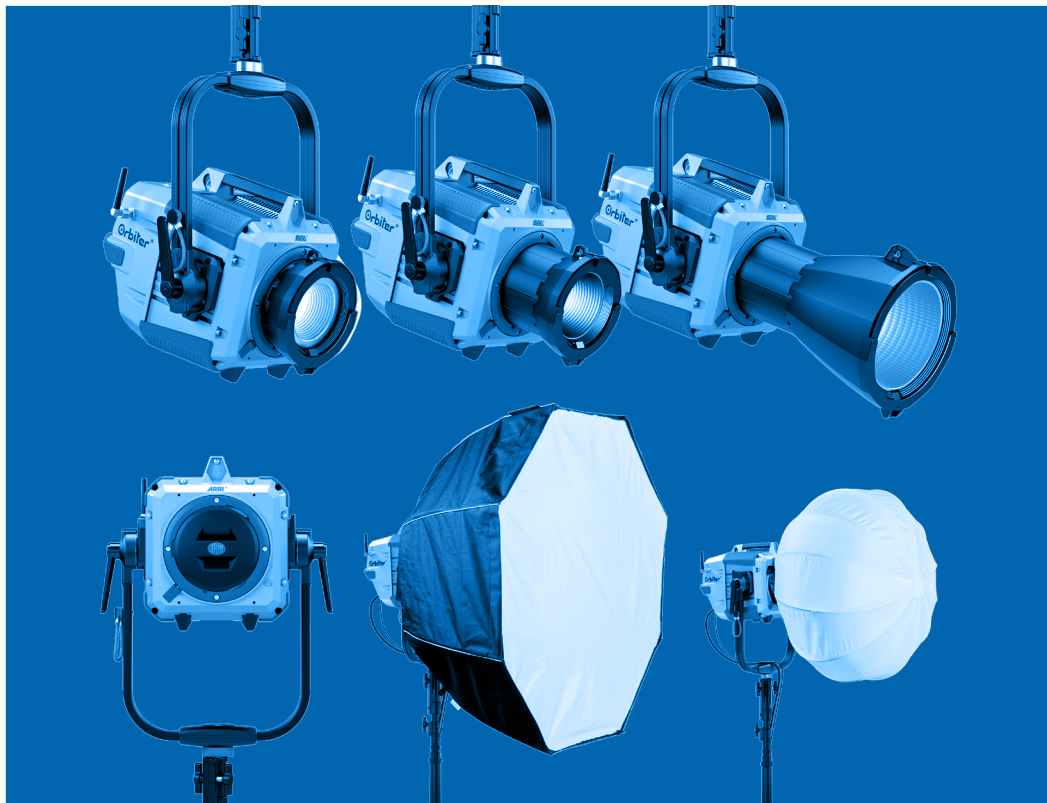

This page is intentionally left blank.

LED

Orbiter

SkyPanel

L-Series

Stellar

SkyLink

This page is intentionally left blank.