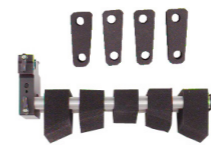

Remote Control Unit RCU-4
 K2.72036.0
 (incl. ALEXA Ethernet Remote Cable (2m/6.6ft) cable KC 157-S K2.72040.0)

LWS Rods

Lightweight rod set 240 mm
 K2.47761.0

Lightweight rod set 145 mm
 K2.66221.0

Accessories for Head

ALEXA M Cage, AMC-1 K0.71015.0
 including:
 K2.73005.0 ALEXA M Bridge Plate Adapter AMB-2
 K2.73003.0 ALEXA M Cage Plate ACP-2
 K2.72086.0 Pair of Side Brackets ASB-1

D-Bracket Mounting System:
ALEXA M D-Bracket AMD-1, K2.73004.0
ALEXA M Dovetail Bracket MDB-1, K2.73007.0
ALEXA M Dovetail Plate MDP-1, K2.73008.0
Universal Adapter Plate UAP-1, K2.72102.0

ALEXA Handgrip Set, K0.71033.0

ALEXA M Handle, CCH-2
 K2.73002.0

Bridge Plate BP-8, 19mm rods, K2.47090.0
BP-9, 15mm rods, K2.47091.0

Universal Shoulder Pad for 15mm rods USP-2, K2.66209.0
 (incl. UMB-1 and straight foam)