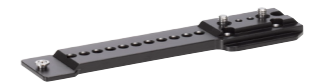

Universal Adapter Plate, UAP-1 K2.72102.0

Viewfinder System

Electronic Viewfinder Set for ALEXA M, K0.71305.0
Set includes:
Elec. Viewfinder, K2.72008.0
Mounting Bracket, K2.72042.0
Viewfinder Cable K2.72013.0