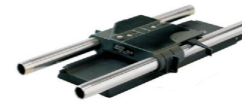

Remote Control Unit RCU-4
 K2.72036.0
 (incl. ALEXA Ethernet Remote Cable (2m/6.6ft) cable KC 157-S K2.72040.0)

LWS Rods

Lightweight rod set 240 mm
 K2.47761.0

Lightweight rod set 145 mm
 K2.66221.0

Accessories for Head

ALEXA M Cage, AMC-1 K0.71015.0
 including:
 K2.73005.0 ALEXA M Bridge Plate Adapter AMB-2
 K2.73003.0 ALEXA M Cage Plate ACP-2
 K2.72086.0 Pair of Side Brackets ASB-1

D-Bracket Mounting System:
ALEXA M D-Bracket AMD-1, K2.73004.0
ALEXA M Dovetail Bracket MDB-1, K2.73007.0
ALEXA M Dovetail Plate MDP-1, K2.73008.0
Universal Adapter Plate UAP-1, K2.72102.0

ALEXA Handgrip Set, K0.71033.0

ALEXA M Handle, CCH-2
 K2.73002.0

Bridge Plate BP-8, 19mm rods, K2.47090.0
BP-9, 15mm rods, K2.47091.0

Universal Shoulder Pad for 15mm rods USP-2, K2.66209.0
 (incl. UMB-1 and straight foam)