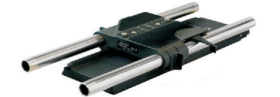

SD card K2.72018.0

Accessories for Body

Centre Camera Handle CCH-1
 K2.72007.0 (spare)

Wedge Adapter, WA-1
 (for Quick Release HD-Baseplate) K2.72002.0 (spare)

Quick Release HD Baseplate, K2.47796.0

Bridge Plate Adapter, BPA-2 (for BP-3, 5, 8 or 9)
 K2.66172.0