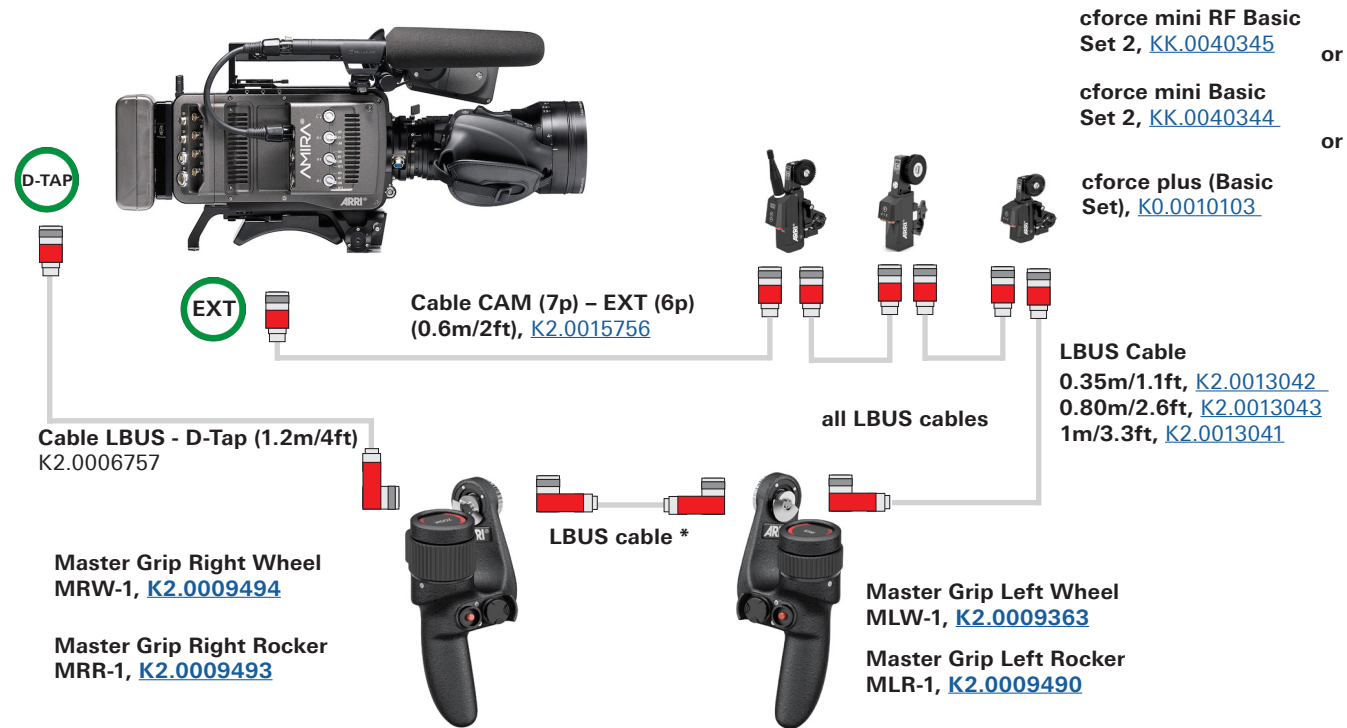

Master Grips - Sample Configurations AMIRA

Configuration Overview | 4.3.2 / 2022.08

AMIRA - Cine Style Lens

AMIRA - Servo Zoom Lens

Servo zoom control requires AMIRA/ALEXA Mini SUP 5.0

AMIRA - EF Lens

EF lens control requires AMIRA/ALEXA Mini SUP 5.0

LBUS Cables

LBUS cables need to be ordered separately

- Cable LBUS (straight) to LBUS (straight) Length: 0.2m/8", [K2.0006749](#)
- Cable LBUS (straight) to LBUS (straight) Length: 0.3m/1ft, [K2.0006750](#)
- Cable LBUS (straight) to LBUS (straight) Length: 0.5m/1.5ft, [K2.0006751](#)
- Cable LBUS (straight) to LBUS (straight) Length: 0.8m/2.5ft, [K2.0006752](#)
- Cable LBUS (straight) to LBUS (straight) Length: 1.5m/5ft, [K2.0006753](#)
- Cable LBUS (straight) to LBUS (straight) Length: 3m/10ft, [K2.0006754](#)
- Cable LBUS (straight) to LBUS (straight) Length: 6m/20ft, [K2.0006755](#)
- Cable LBUS (straight) to LBUS (straight) Length: 15m/49ft, [K2.0006756](#)
- Cable LCS (5p) - LBUS (0.8m/2.6ft): [K2.0007318](#)
- Cable LBUS (angled) to LBUS (straight) Length: 0.35m/1.1ft, [K2.0013042](#)
- Cable LBUS (angled) to LBUS (straight) Length: 0.80m/2.3ft, [K2.0013043](#)
- Cable LBUS (angled) to LBUS (straight) Length: 1m/3.3ft, [K2.0013041](#)
- Cable LBUS (angled) to LBUS (angled) Length: 0.2m/8", [K2.0012785](#)
- Cable LBUS (angled) to LBUS (angled) Length: 0.6m/2ft, [K2.0013040](#)
- Cable LBUS (angled) to LBUS (angled) Length: 0.8m/2.6ft, [K2.0012630](#)

Cable LBUS Star (0.2m/8in). [K2.0023823](#)

Standard Grips & Extensions