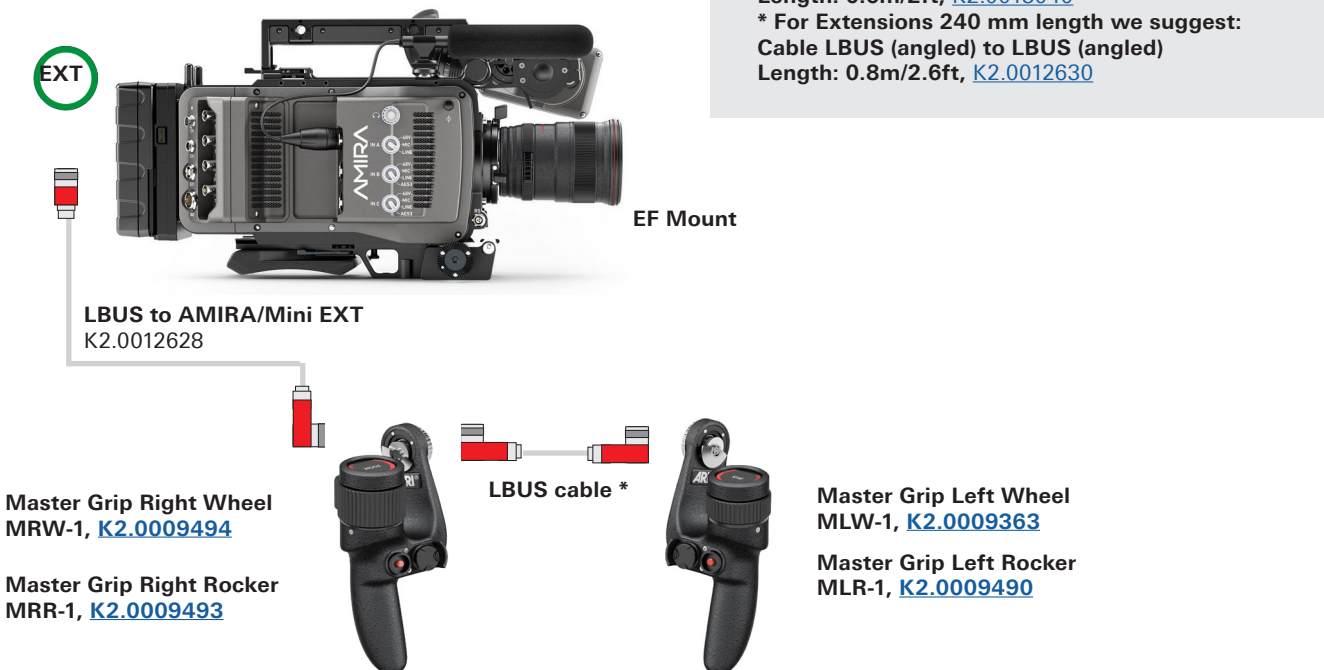

Master Grips - Sample Configurations AMIRA

Configuration Overview | 4.3.2 / 2022.08

AMIRA - Cine Style Lens

AMIRA - Servo Zoom Lens

Servo zoom control requires AMIRA/ALEXA Mini SUP 5.0

AMIRA - EF Lens

EF lens control requires AMIRA/ALEXA Mini SUP 5.0

LBUS Cables

LBUS cables need to be ordered separately

- Cable LBUS (straight) to LBUS (straight) Length: 0.2m/8", [K2.0006749](#)
- Cable LBUS (straight) to LBUS (straight) Length: 0.3m/1ft, [K2.0006750](#)
- Cable LBUS (straight) to LBUS (straight) Length: 0.5m/1.5ft, [K2.0006751](#)
- Cable LBUS (straight) to LBUS (straight) Length: 0.8m/2.5ft, [K2.0006752](#)
- Cable LBUS (straight) to LBUS (straight) Length: 1.5m/5ft, [K2.0006753](#)
- Cable LBUS (straight) to LBUS (straight) Length: 3m/10ft, [K2.0006754](#)
- Cable LBUS (straight) to LBUS (straight) Length: 6m/20ft, [K2.0006755](#)
- Cable LBUS (straight) to LBUS (straight) Length: 15m/49ft, [K2.0006756](#)
- Cable LCS (5p) - LBUS (0.8m/2.6ft): [K2.0007318](#)
- Cable LBUS (angled) to LBUS (straight) Length: 0.35m/1.1ft, [K2.0013042](#)
- Cable LBUS (angled) to LBUS (straight) Length: 0.80m/2.3ft, [K2.0013043](#)
- Cable LBUS (angled) to LBUS (straight) Length: 1m/3.3ft, [K2.0013041](#)
- Cable LBUS (angled) to LBUS (angled) Length: 0.2m/8", [K2.0012785](#)
- Cable LBUS (angled) to LBUS (angled) Length: 0.6m/2ft, [K2.0013040](#)
- Cable LBUS (angled) to LBUS (angled) Length: 0.8m/2.6ft, [K2.0012630](#)

Cable LBUS Star (0.2m/8in). [K2.0023823](#)

Standard Grips & Extensions