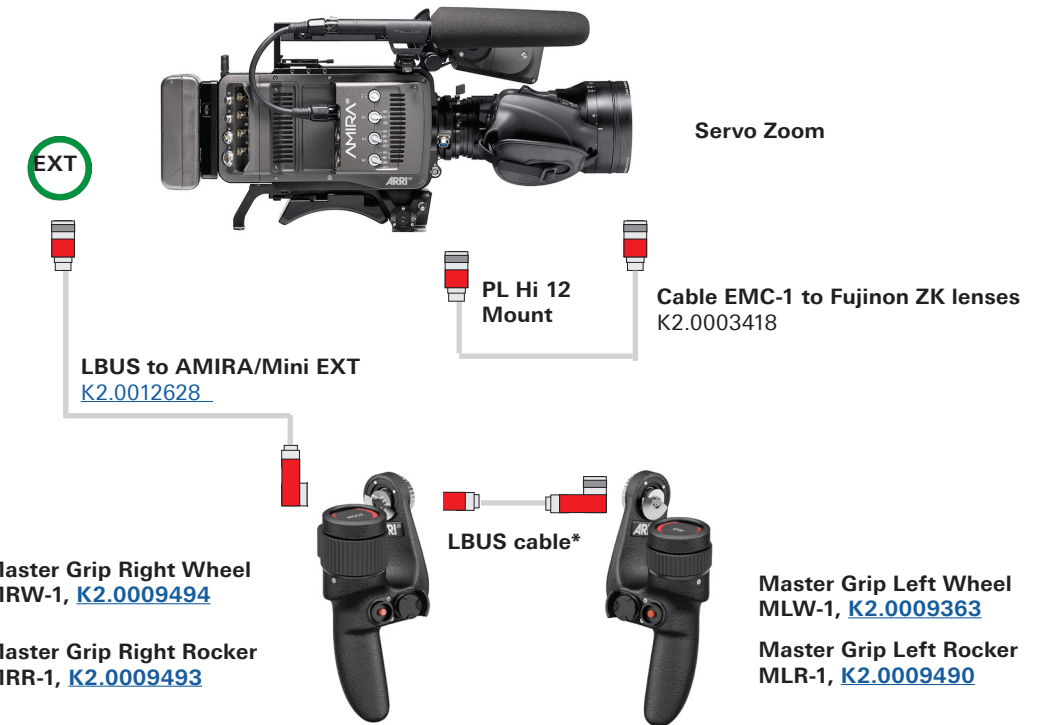

Master Grips - Sample Configurations AMIRA

Configuration Overview | 4.3.2 / 2022.08

AMIRA - Cine Style Lens

AMIRA - Servo Zoom Lens

Servo zoom control requires AMIRA/ALEXA Mini SUP 5.0

AMIRA - EF Lens

EF lens control requires AMIRA/ALEXA Mini SUP 5.0

LBUS Cables

LBUS cables need to be ordered separately

- Cable LBUS (straight) to LBUS (straight) Length: 0.2m/8", [K2.0006749](#)
- Cable LBUS (straight) to LBUS (straight) Length: 0.3m/1ft, [K2.0006750](#)
- Cable LBUS (straight) to LBUS (straight) Length: 0.5m/1.5ft, [K2.0006751](#)
- Cable LBUS (straight) to LBUS (straight) Length: 0.8m/2.5ft, [K2.0006752](#)
- Cable LBUS (straight) to LBUS (straight) Length: 1.5m/5ft, [K2.0006753](#)
- Cable LBUS (straight) to LBUS (straight) Length: 3m/10ft, [K2.0006754](#)
- Cable LBUS (straight) to LBUS (straight) Length: 6m/20ft, [K2.0006755](#)
- Cable LBUS (straight) to LBUS (straight) Length: 15m/49ft, [K2.0006756](#)
- Cable LCS (5p) - LBUS (0.8m/2.6ft): [K2.0007318](#)
- Cable LBUS (angled) to LBUS (straight) Length: 0.35m/1.1ft, [K2.0013042](#)
- Cable LBUS (angled) to LBUS (straight) Length: 0.80m/2.3ft, [K2.0013043](#)
- Cable LBUS (angled) to LBUS (straight) Length: 1m/3.3ft, [K2.0013041](#)
- Cable LBUS (angled) to LBUS (angled) Length: 0.2m/8", [K2.0012785](#)
- Cable LBUS (angled) to LBUS (angled) Length: 0.6m/2ft, [K2.0013040](#)
- Cable LBUS (angled) to LBUS (angled) Length: 0.8m/2.6ft, [K2.0012630](#)

Cable LBUS Star (0.2m/8in). [K2.0023823](#)

Standard Grips & Extensions