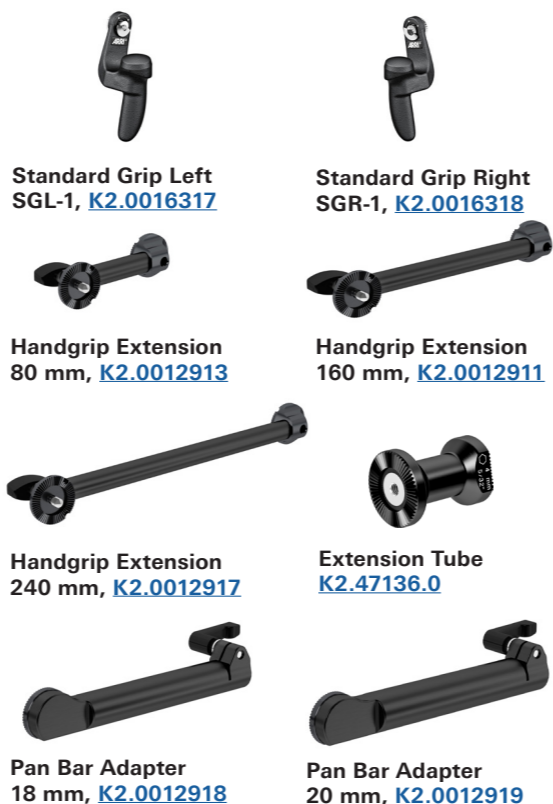

Master Grips - Sample Configurations ALEXA / 3rd Party Camera

Configuration Overview | 4.3.1 / 2024.01

ALEXA Plus / Studio - Cine Style Lens

3rd Party Camera - Cine Lens

LBUS Cables

LBUS cables need to be ordered separately

- Cable LBUS (straight) to LBUS (straight) Length: 0.2m/8", [K2.0006749](#)
- Cable LBUS (straight) to LBUS (straight) Length: 0.3m/1ft, [K2.0006750](#)
- Cable LBUS (straight) to LBUS (straight) Length: 0.5m/1.5ft, [K2.0006751](#)
- Cable LBUS (straight) to LBUS (straight) Length: 0.8m/2.5ft, [K2.0006752](#)
- Cable LBUS (straight) to LBUS (straight) Length: 1.5m/5ft, [K2.0006753](#)
- Cable LBUS (straight) to LBUS (straight) Length: 3m/10ft, [K2.0006754](#)
- Cable LBUS (straight) to LBUS (straight) Length: 6m/20ft, [K2.0006755](#)
- Cable LBUS (straight) to LBUS (straight) Length: 15m/49ft, [K2.0006756](#)
- Cable LCS (5p) - LBUS (0.8m/2.6ft): [K2.0007318](#)
- Cable LBUS (angled) to LBUS (straight) Length: 0.35m/1.1ft, [K2.0013042](#)
- Cable LBUS (angled) to LBUS (straight) Length: 0.80m/2.3ft, [K2.0013043](#)
- Cable LBUS (angled) to LBUS (straight) Length: 1m/3.3ft, [K2.0013041](#)
- Cable LBUS (angled) to LBUS (angled) Length: 0.2m/8", [K2.0012785](#)
- Cable LBUS (angled) to LBUS (angled) Length: 0.6m/2ft, [K2.0013040](#)
- Cable LBUS (angled) to LBUS (angled) Length: 0.8m/2.6ft, [K2.0012630](#)

Cable LBUS Star (0.2m/8in). [K2.0023823](#)

Standard Grips & Extensions

3rd Party Camera - Servo Zoom Lens

Servo zoom control requires at least AMIRA/ALEXA Mini SUP 5.0

- * For Extensions 80 and 160 mm length we suggest:
Cable LBUS (angled) to LBUS (angled) Length: 0.6m/2ft, [K2.0013040](#)
- * For Extensions 240 mm length we suggest:
Cable LBUS (angled) to LBUS (angled) Length: 0.8m/2.6ft, [K2.0012630](#)