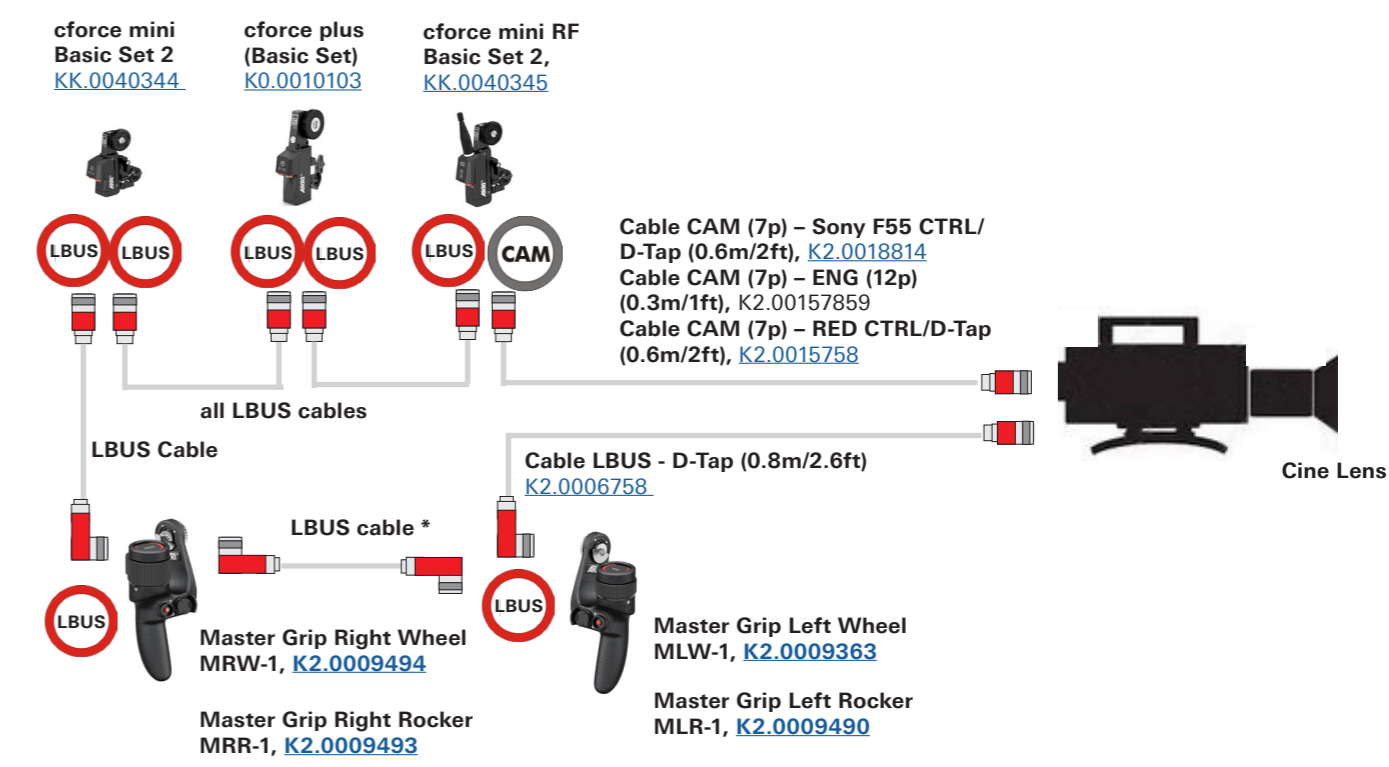

Master Grips - Sample Configurations ALEXA / 3rd Party Camera

Configuration Overview | 4.3.1 / 2024.01

ALEXA Plus / Studio - Cine Style Lens

3rd Party Camera - Cine Lens

LBUS Cables

LBUS cables need to be ordered separately

- Cable LBUS (straight) to LBUS (straight) Length: 0.2m/8", [K2.0006749](#)
- Cable LBUS (straight) to LBUS (straight) Length: 0.3m/1ft, [K2.0006750](#)
- Cable LBUS (straight) to LBUS (straight) Length: 0.5m/1.5ft, [K2.0006751](#)
- Cable LBUS (straight) to LBUS (straight) Length: 0.8m/2.5ft, [K2.0006752](#)
- Cable LBUS (straight) to LBUS (straight) Length: 1.5m/5ft, [K2.0006753](#)
- Cable LBUS (straight) to LBUS (straight) Length: 3m/10ft, [K2.0006754](#)
- Cable LBUS (straight) to LBUS (straight) Length: 6m/20ft, [K2.0006755](#)
- Cable LBUS (straight) to LBUS (straight) Length: 15m/49ft, [K2.0006756](#)
- Cable LCS (5p) - LBUS (0.8m/2.6ft): [K2.0007318](#)
- Cable LBUS (angled) to LBUS (straight) Length: 0.35m/1.1ft, [K2.0013042](#)
- Cable LBUS (angled) to LBUS (straight) Length: 0.80m/2.3ft, [K2.0013043](#)
- Cable LBUS (angled) to LBUS (straight) Length: 1m/3.3ft, [K2.0013041](#)
- Cable LBUS (angled) to LBUS (angled) Length: 0.2m/8", [K2.0012785](#)
- Cable LBUS (angled) to LBUS (angled) Length: 0.6m/2ft, [K2.0013040](#)
- Cable LBUS (angled) to LBUS (angled) Length: 0.8m/2.6ft, [K2.0012630](#)

Cable LBUS Star (0.2m/8in). [K2.0023823](#)

Standard Grips & Extensions

3rd Party Camera - Servo Zoom Lens

Servo zoom control requires at least AMIRA/ALEXA Mini SUP 5.0

- * For Extensions 80 and 160 mm length we suggest:
Cable LBUS (angled) to LBUS (angled) Length: 0.6m/2ft, [K2.0013040](#)
- * For Extensions 240 mm length we suggest:
Cable LBUS (angled) to LBUS (angled) Length: 0.8m/2.6ft, [K2.0012630](#)