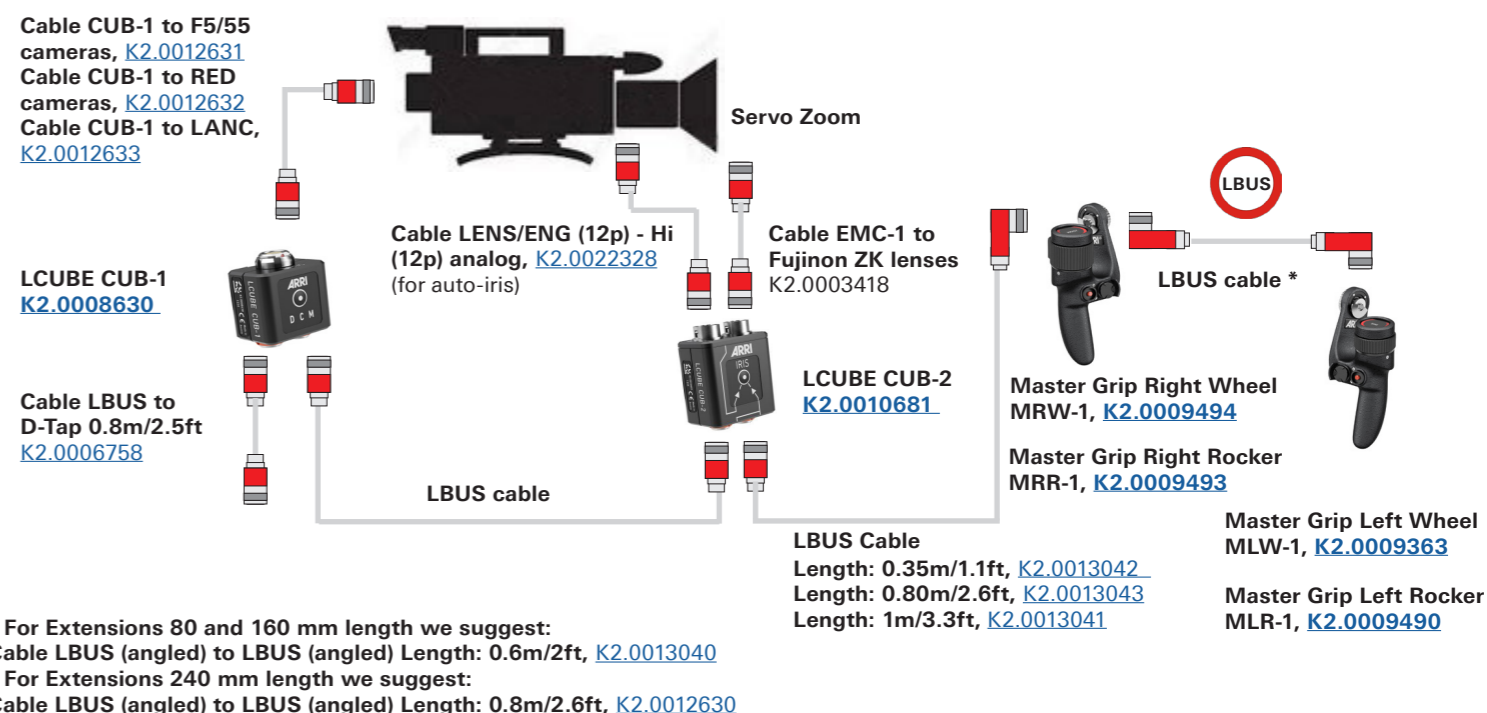

Master Grips - Sample Configurations ALEXA / 3rd Party Camera

Configuration Overview | 4.3.1 / 2024.01

ALEXA Plus / Studio - Cine Style Lens

3rd Party Camera - Cine Lens

LBUS Cables

LBUS cables need to be ordered separately

- Cable LBUS (straight) to LBUS (straight) Length: 0.2m/8", [K2.0006749](#)
- Cable LBUS (straight) to LBUS (straight) Length: 0.3m/1ft, [K2.0006750](#)
- Cable LBUS (straight) to LBUS (straight) Length: 0.5m/1.5ft, [K2.0006751](#)
- Cable LBUS (straight) to LBUS (straight) Length: 0.8m/2.5ft, [K2.0006752](#)
- Cable LBUS (straight) to LBUS (straight) Length: 1.5m/5ft, [K2.0006753](#)
- Cable LBUS (straight) to LBUS (straight) Length: 3m/10ft, [K2.0006754](#)
- Cable LBUS (straight) to LBUS (straight) Length: 6m/20ft, [K2.0006755](#)
- Cable LBUS (straight) to LBUS (straight) Length: 15m/49ft, [K2.0006756](#)
- Cable LCS (5p) - LBUS (0.8m/2.6ft): [K2.0007318](#)
- Cable LBUS (angled) to LBUS (straight) Length: 0.35m/1.1ft, [K2.0013042](#)
- Cable LBUS (angled) to LBUS (straight) Length: 0.80m/2.3ft, [K2.0013043](#)
- Cable LBUS (angled) to LBUS (straight) Length: 1m/3.3ft, [K2.0013041](#)
- Cable LBUS (angled) to LBUS (angled) Length: 0.2m/8", [K2.0012785](#)
- Cable LBUS (angled) to LBUS (angled) Length: 0.6m/2ft, [K2.0013040](#)
- Cable LBUS (angled) to LBUS (angled) Length: 0.8m/2.6ft, [K2.0012630](#)

Cable LBUS Star (0.2m/8in). [K2.0023823](#)

Standard Grips & Extensions

3rd Party Camera - Servo Zoom Lens

Servo zoom control requires at least AMIRA/ALEXA Mini SUP 5.0

- * For Extensions 80 and 160 mm length we suggest:
Cable LBUS (angled) to LBUS (angled) Length: 0.6m/2ft, [K2.0013040](#)
- * For Extensions 240 mm length we suggest:
Cable LBUS (angled) to LBUS (angled) Length: 0.8m/2.6ft, [K2.0012630](#)