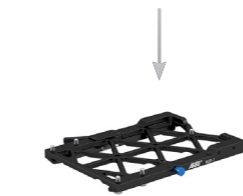

ALEXA 35 - Component Options Side & Rear

Configuration Overview | 1.1.4 / 2023.10

Side Components

Production Support Set - Side, [KK.0041534](#)

- includes:
- K2.0033571 1x Camera Side Bracket CSB-1R
 - K2.0033573 1x Camera Side Bracket CSB-1L
 - K2.0034189 1x Camera Side Bracket CSB-1R Extension
 - K2.0023907 1x Rod Mounting Bracket RMB-7
 - K2.0034182 1x Articulated Mounting Plate AMP-1

Lightweight Support Set - Side, [KK.0041538](#)

- includes:
- K2.0033571 1x Camera Side Bracket CSB-1R
 - K2.0033573 1x Camera Side Bracket CSB-1L
 - K2.0034189 1x Camera Side Bracket CSB-1R Extension
 - K2.0023907 1x Rod Mounting Bracket RMB-7

Vertical Format Set for ALEXA 35, [KK.0043836](#)

- includes:
- K2.0019443 1x Vertical Viewfinder Adapter
 - K2.0043666 1x Vertical Top Plate
 - K2.0042610 1x Vertical Format Baseplate

Top Extension Bracket
TEB-1, [K2.0024062](#)

ALEXA 35 camera body,
[K1.0039373](#)

Balance Utility Dovetail
BUD-1, [K2.0034180](#)

Rear Accessory Bracket
RAB-2, [K2.0034183](#)

Articulated Mounting Plate
AMP-1, [K2.0034182](#)

A large number of 3/8-16, 1/4-20 and M4 attachment points on a hinged chees plate allow various accessories to be attached