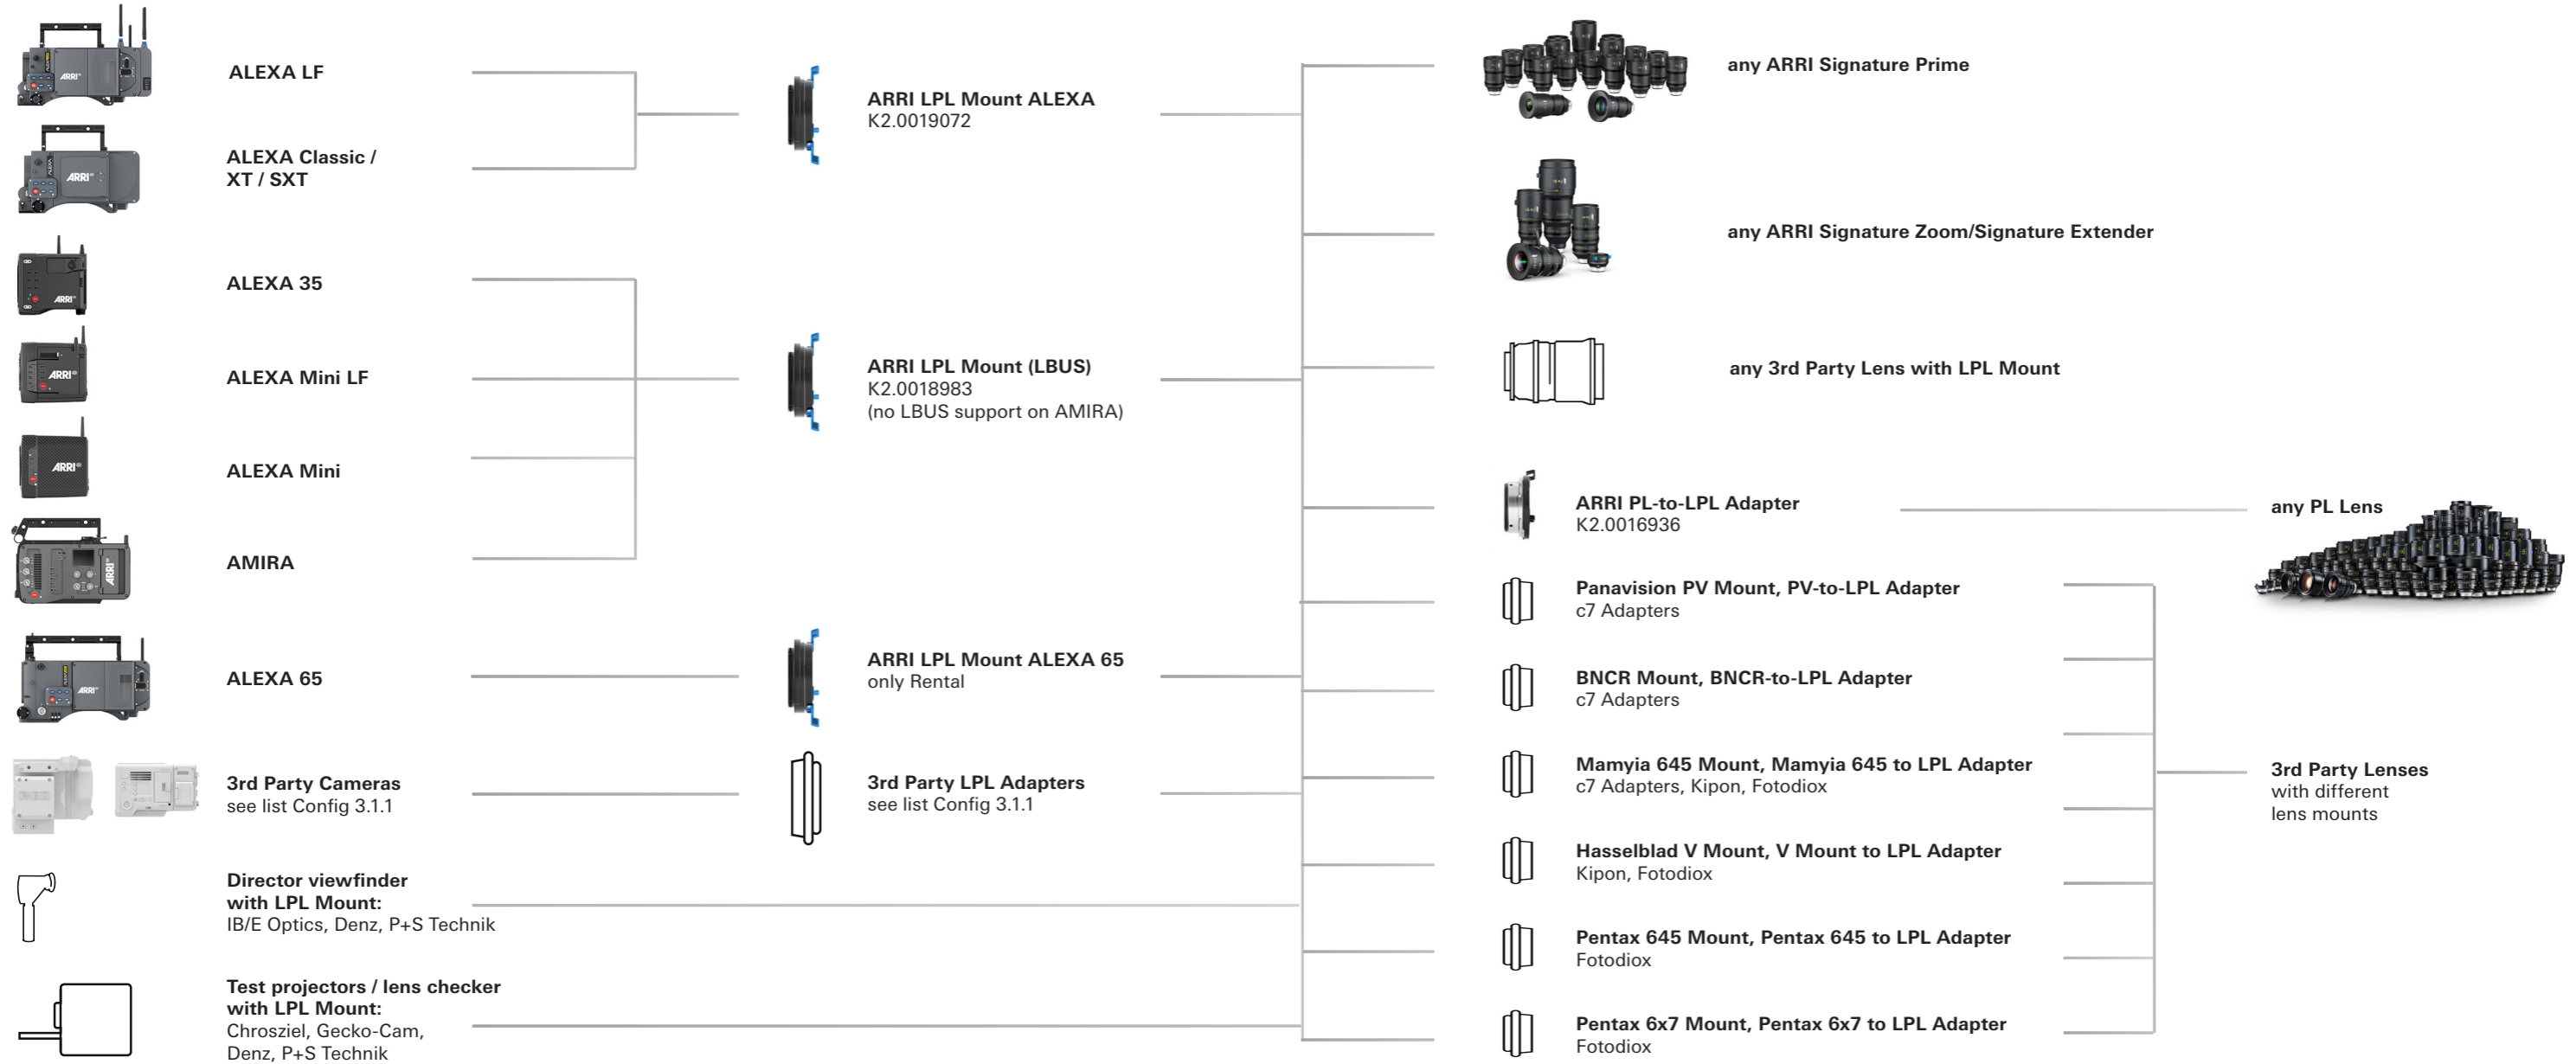

# LPL Large Positive Lock - Compatibility Chart ARRI Models and 3rd Party Adapters

Configuration Overview | 3.1.1 / 2023.02

## LPL Compatibility

ARRI Camera Models	Camera Lens Mount Interface	Required Camera Mount Adapter *native LPL camera mount	Lens Mount (lens-side)	3rd Party LPL-Lens Mount Adapter Manufacturer						
				c7 Adapter	Wooden Camera	KipperTie	Kippon	FotodioX	Vocas	Leitz
ALEXA XT Series ALEXA Classic ALEXA SXT Series ALEXA Plus ALEXA LF	ALEXA ALEXA ALEXA ALEXA ALEXA	ALEXA LPL Mount* ALEXA LPL Mount* ALEXA LPL Mount* ALEXA LPL Mount* ALEXA LPL Mount*	any LPL mount lens any LPL mount lens any LPL mount lens any LPL mount lens any LPL mount lens	✓ ✓ ✓ ✓ ✓						
ALEXA Mini ALEXA Mini LF	ALEXA Mini ALEXA Mini	ALEXA Mini LPL Mount* ALEXA Mini LPL Mount*	any LPL mount lens any LPL mount lens							
ALEXA 65	ALEXA 65	ALEXA 65 LPL Mount*	any LPL mount lens any LPL mount lens							