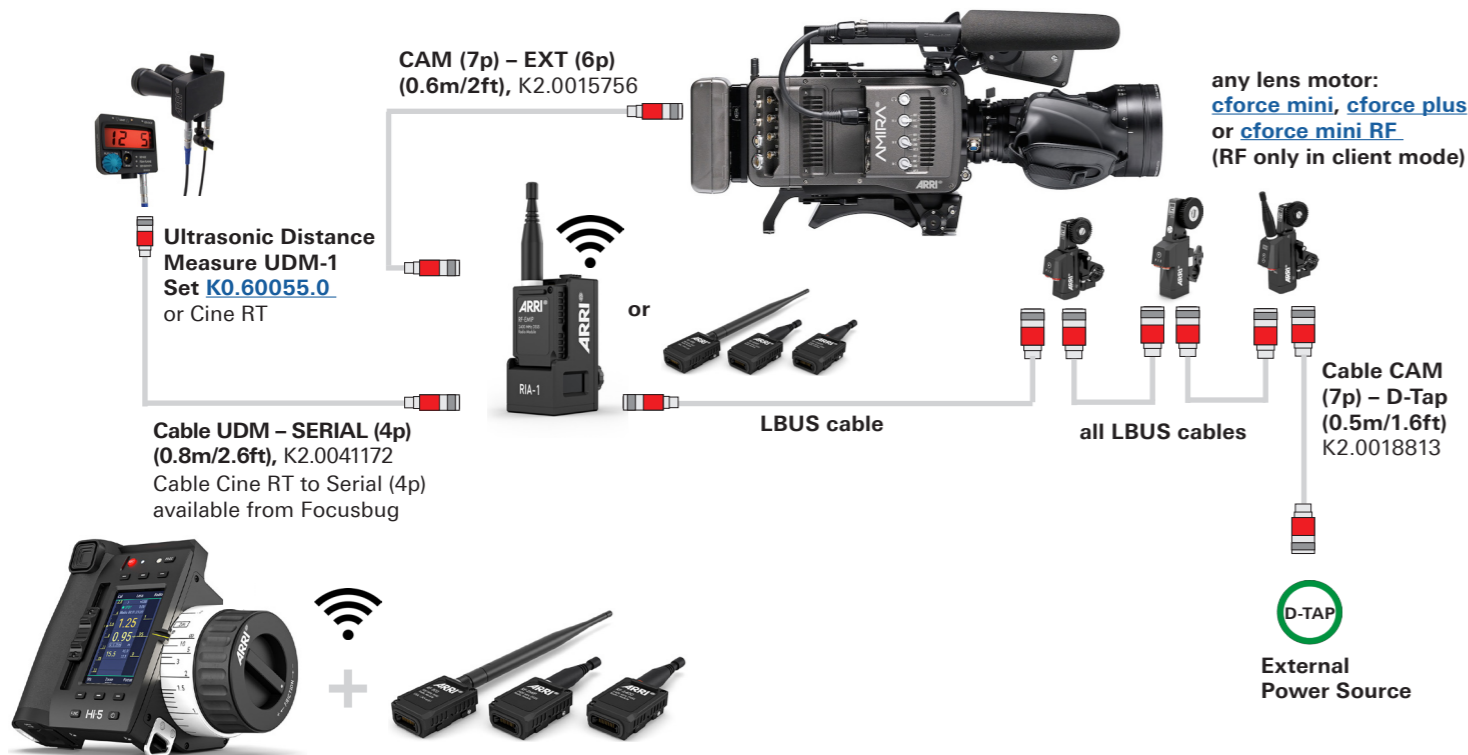

Hi-5 and RIA-1 - Sample Configurations Amira

Configuration Overview | 4.1.7 / 2024.01

Amira or 3rd Party Cameras & cforce mini RF motor

Amira & WCU-4

Amira or 3rd Party Cameras & cforce motors

Amira & RIA-1 & OCU-1 or Master Grips and LBUS control units