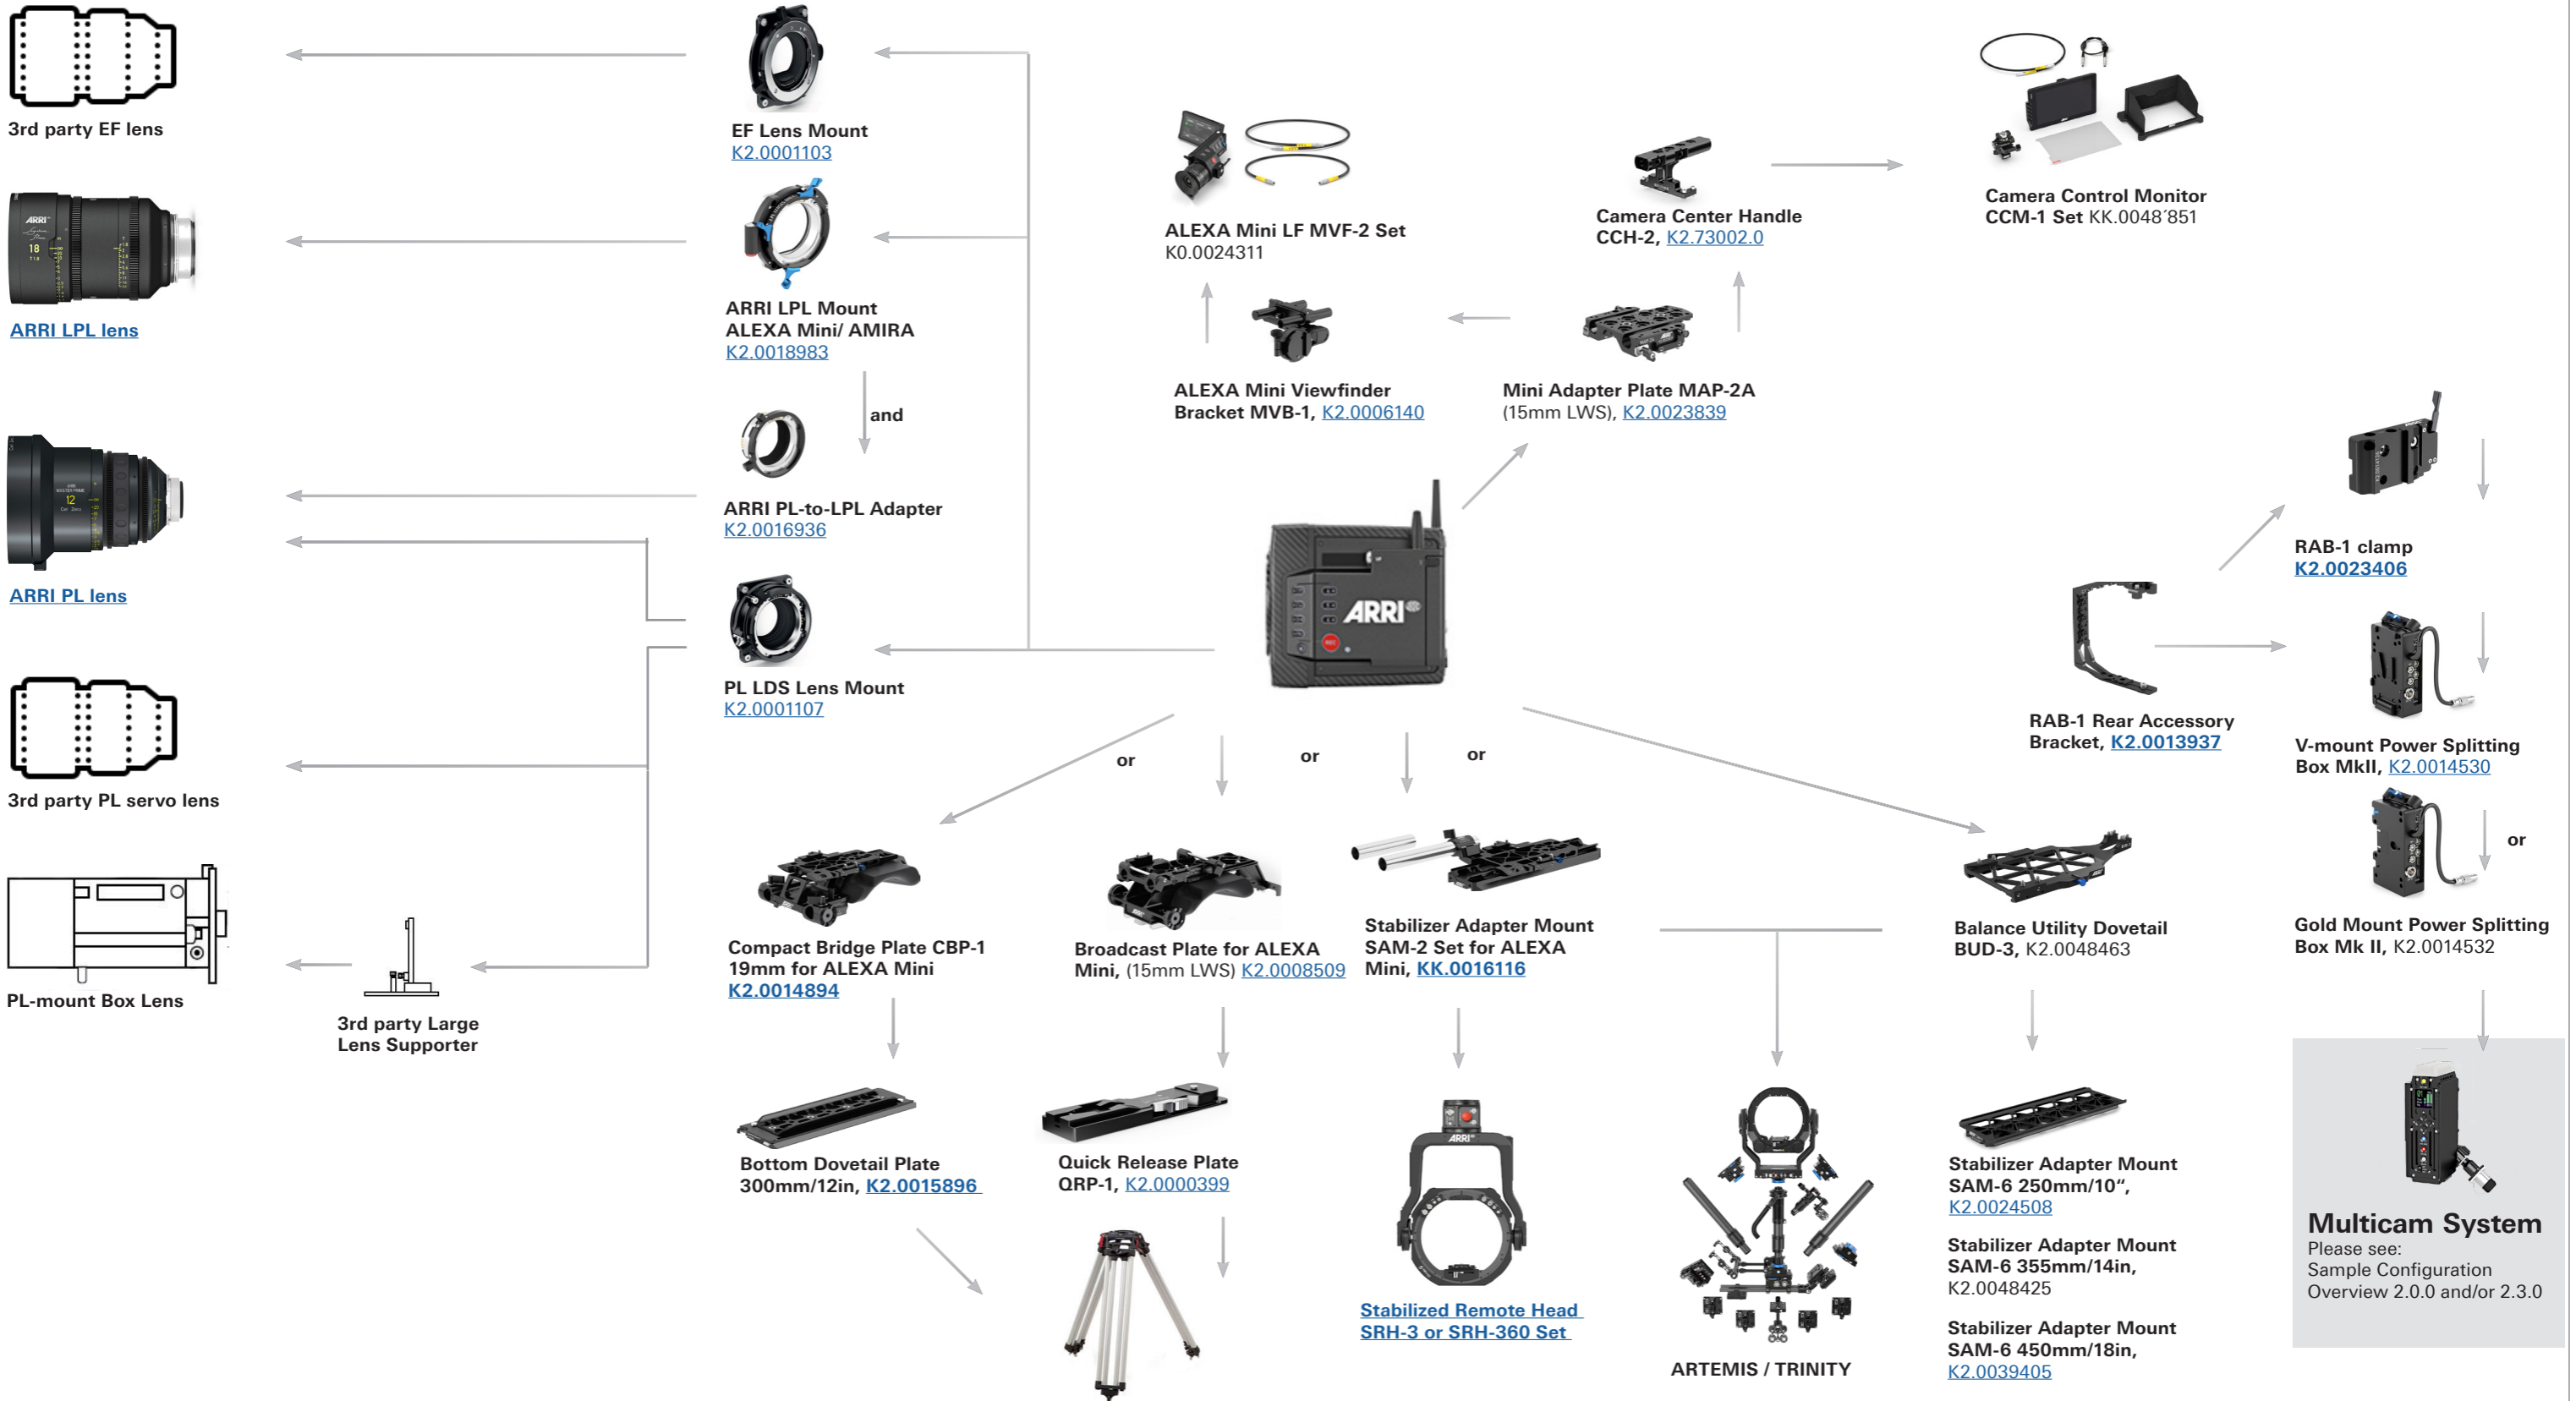

ALEXA Mini LF Multicam - Mechanical Accessories Setup

Configuration Overview | 2.3.2 / 2023.11

Mechanical Accessories Setup

Multicam System
 Please see:
 Sample Configuration
 Overview 2.0.0 and/or 2.3.0