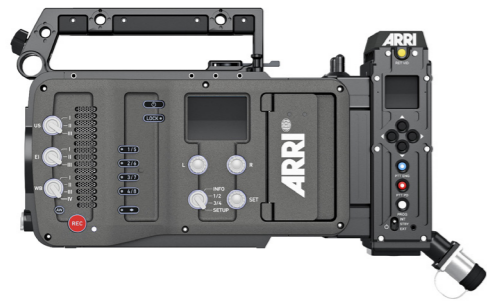

AMIRA Live Sets

AMIRA LIVE Camera Set, K0.0039136
includes:
KK.0038511 1x AMIRA LIVE camera body (incl. CL kit K2.0023813)
10.0001093 1x AMIRA Advanced License Key
10.0003723 1x AMIRA 4K UHD License Key
10.0014641 1x AMIRA ARRI Look Library License Key

Note: viewfinder & lensmount not included and need to be ordered separately

AMIRA LIVE 1800 Camera Chain Set, K0.0039163
includes:
K2.0039137 1x 1820 12G Amira Live FCA
K2.0038531 1x 1800 AMIRA Live Frame Mount
K2.0022568 1x 1810U-12G SL - 1U Fibre Base Station
K2.0022570 1x 1810 1U FBS Cable Set
K2.0016149 1x 1830-X Control Pod (XLR5S Connector)
K2.0021324 1x Mounting Bracket for 1830-X Control Pod

1820 12G Amira Live FCA, K2.0039137

1800 Multicam Sets for ARRI Camera

for ALEXA Mini / Mini LF

for Amira

1800 Set 1U FBS (4x3G&SL12G), K0.0022756
includes:
K2.0013648 1x 1820-12G FCA Fibre CameraAdaptor 12G
K2.0014813 1x 1820 FCA Lemo assembly
K2.0014814 1x 1820 FCA Cable set for AMIRA
K2.0014659 1x 1835 Dual Link 6G Video Input Option
K2.0022568 1x 1810U-12G SL - 1U Fibre Base Station
K2.0022570 1x 1810 1U FBS Cable Set

Monitor

Multicam Monitor bundle VMM-1 & MYS-1, K0.0039106
includes:
K2.0037636 1x Monitor Yoke Support MYS-1
K2.0023813 1x Viewfinder Monitor Multicam VMM-1
includes: 1x standard sunshade plus
K2.0012223 1x AMIRA to CCP-1 Cable 0,75m/29in
K2.0009336 1x ALEXA Mini to CCP-1 Cable 0,75m/29in
K2.0037711 1x VMM-1 Power Cable 0.4m/16in