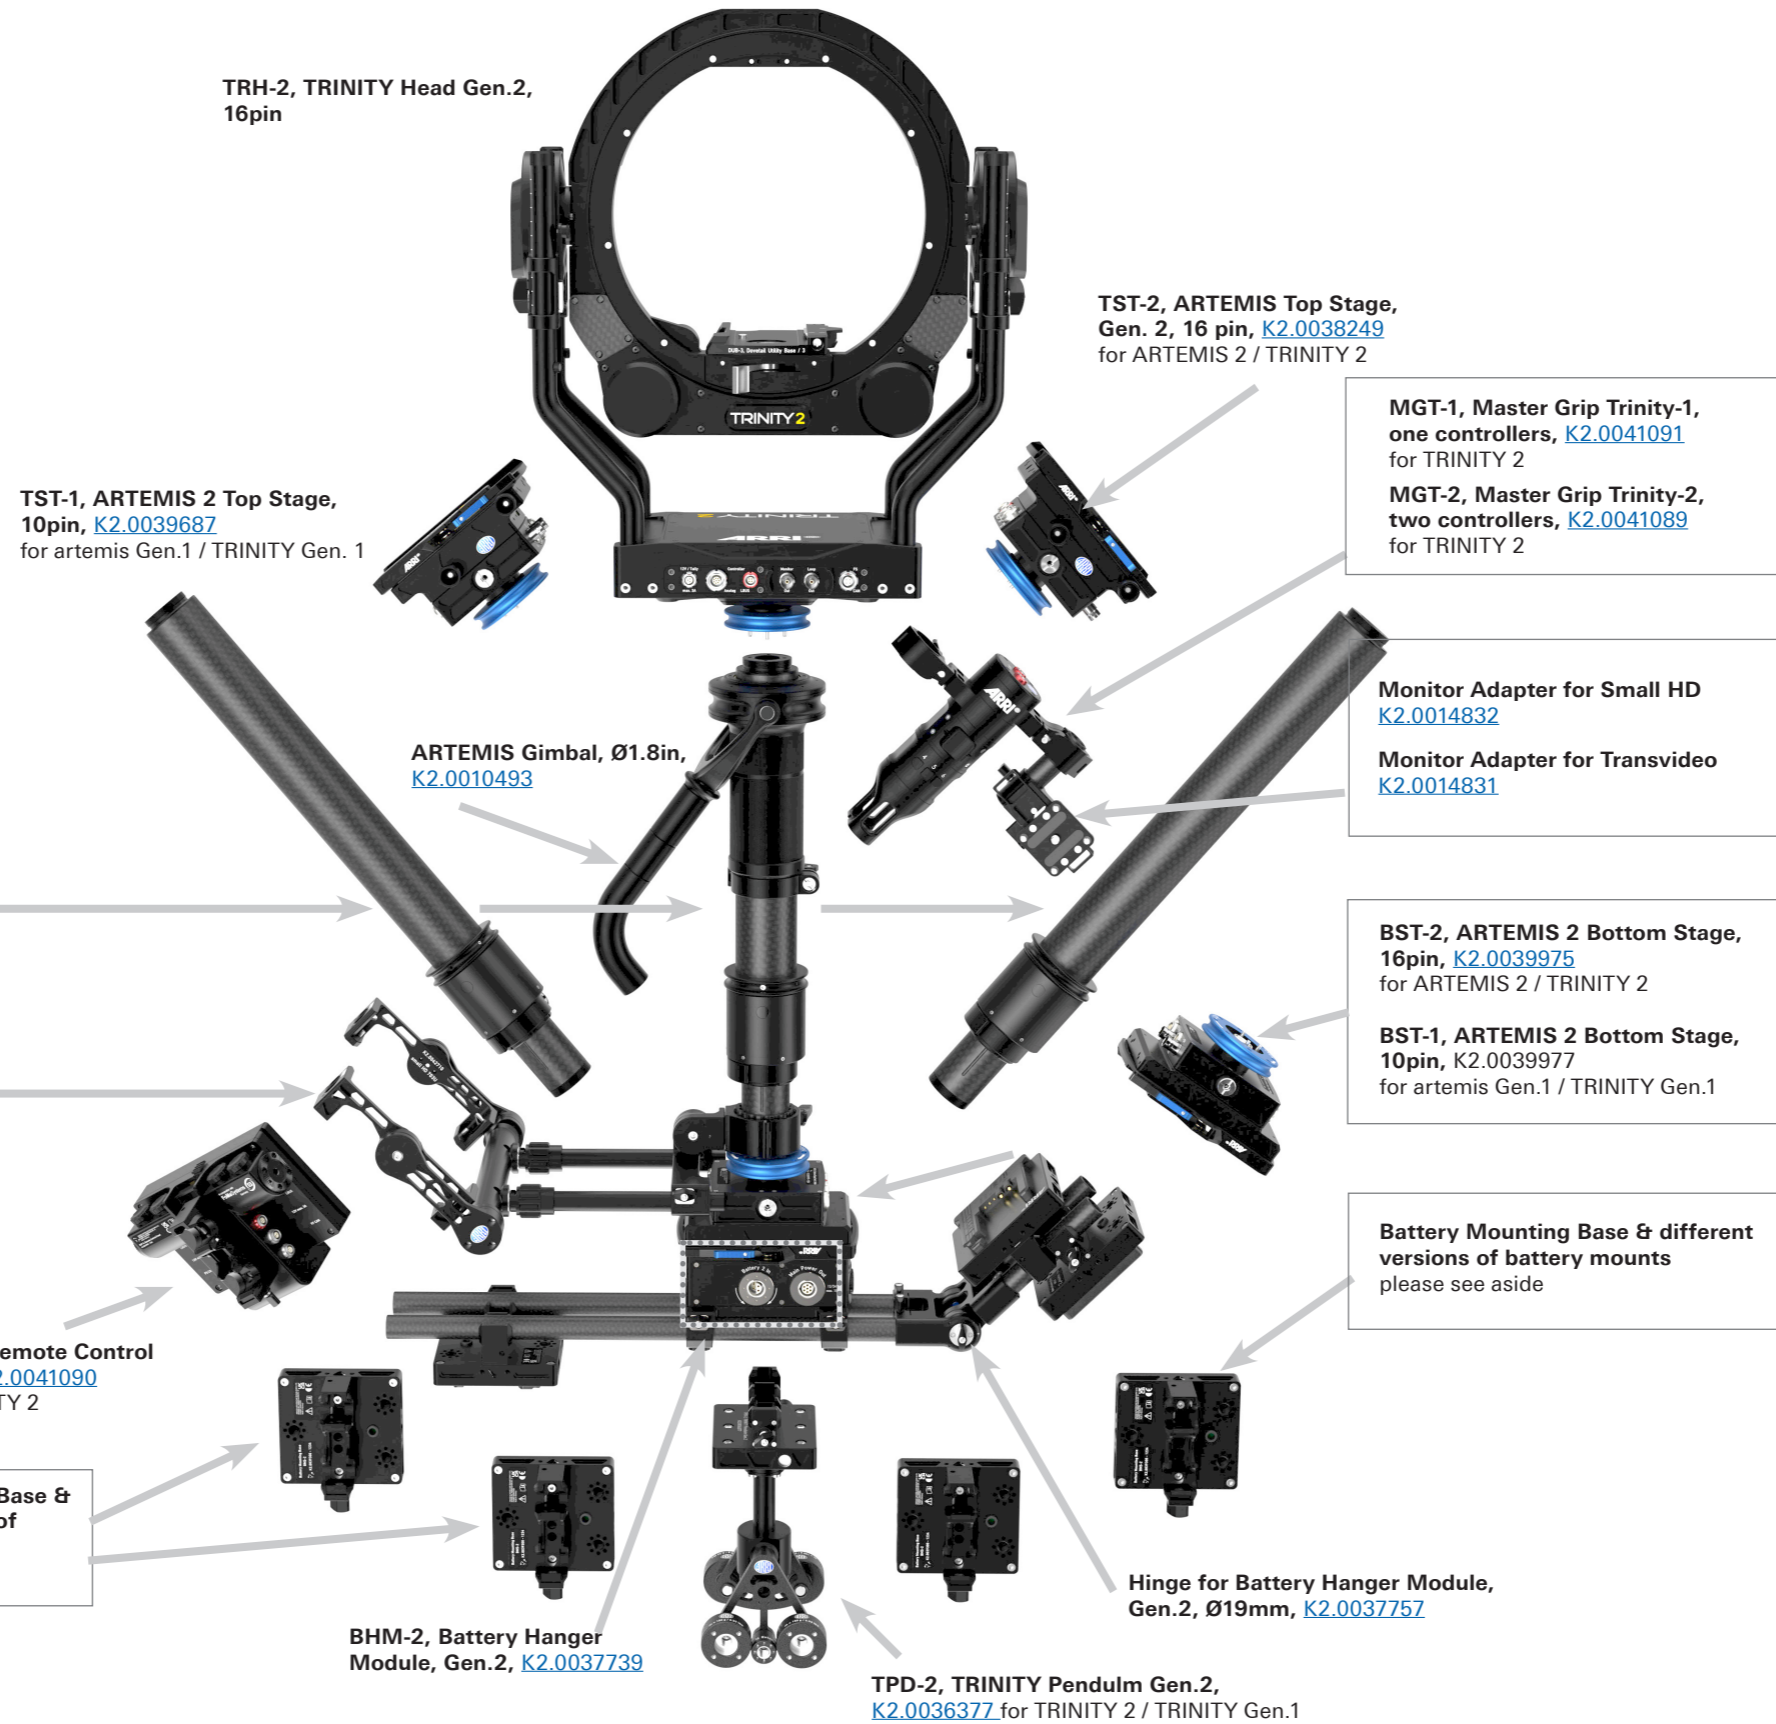

General Overview TRINITY 2 / ARTEMIS 2

Configuration Overview | 8.0.0 / 2023.05

ARTEMIS 2 / TRINITY 2 Overview

Batteries

BMS-2, Battery Mounting Base, Gen.2, (naked), [K2.0039300](#) for ARTEMIS 2 / TRINITY 2

BMS-1, Battery Mounting Base, Gen.2, (naked), [K2.0037707](#) for artemis Gen.1 / TRINITY Gen.1

B-Mount for BMS-2, [K2.0040284](#)

V-Mount for BMS-1 / BMS-2, [K2.0040286](#)

G-Mount for BMS-1 / BMS-2, [K2.0040285](#)