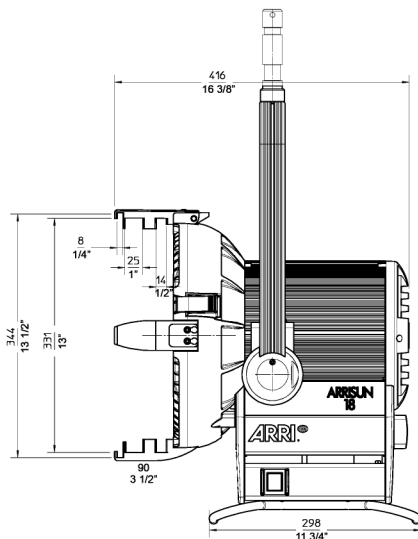

### Cat. No. Description

518300	ARRISUN 18
505203	25 ft. Head/Ballast Cable
505204	50 ft. Head/Ballast Cable
505201	100 ft. Head/Ballast Cable
512335	Lens Set (Spot, Medium, Wide, Super Wide, Frosted)
512396	Lens Case
552210	Four Leaf Barndoor
552215	Eight Leaf Barndoor
512245	1200W Single Ended HMI Lamp
518245	1800W Single Ended HMI Lamp
512250	13" Full Single Scrim
512252	13" Full Double Scrim
571716	Scrim Bag
853276	Safety Cable
518810	1200/1800W Electronic Ballast w/DMX & ALF
518936	Lamphead Case
505921	Electronic Ballast Case

### Specifications

Weight	23.1 lbs. (10.5 kg)
Reflector	High purity aluminum parabolic
Lampholder	G38 High Voltage
Mounting	1 1/8" (29 mm) stand mount

For Ballast Specifications see Ballast Section