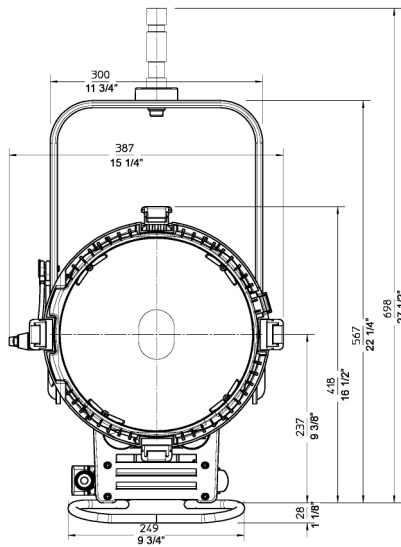

## ARRISUN 18

### Cat. No. Description

518300	ARRISUN 18
505203	25 ft. Head/Ballast Cable
505204	50 ft. Head/Ballast Cable
505201	100 ft. Head/Ballast Cable
512335	Lens Set (Spot, Medium, Wide, Super Wide, Frosted)
512396	Lens Case
552210	Four Leaf Barndoor
552215	Eight Leaf Barndoor
512245	1200W Single Ended HMI Lamp
518245	1800W Single Ended HMI Lamp
512250	13" Full Single Scrim
512252	13" Full Double Scrim
571716	Scrim Bag
853276	Safety Cable
518810	1200/1800W Electronic Ballast w/DMX & ALF
518936	Lamphead Case
505921	Electronic Ballast Case

### Specifications

Weight	23.1 lbs. (10.5 kg)
Reflector	High purity aluminum parabolic
Lampholder	G38 High Voltage
Mounting	1 1/8" (29 mm) stand mount

For Ballast Specifications see Ballast Section