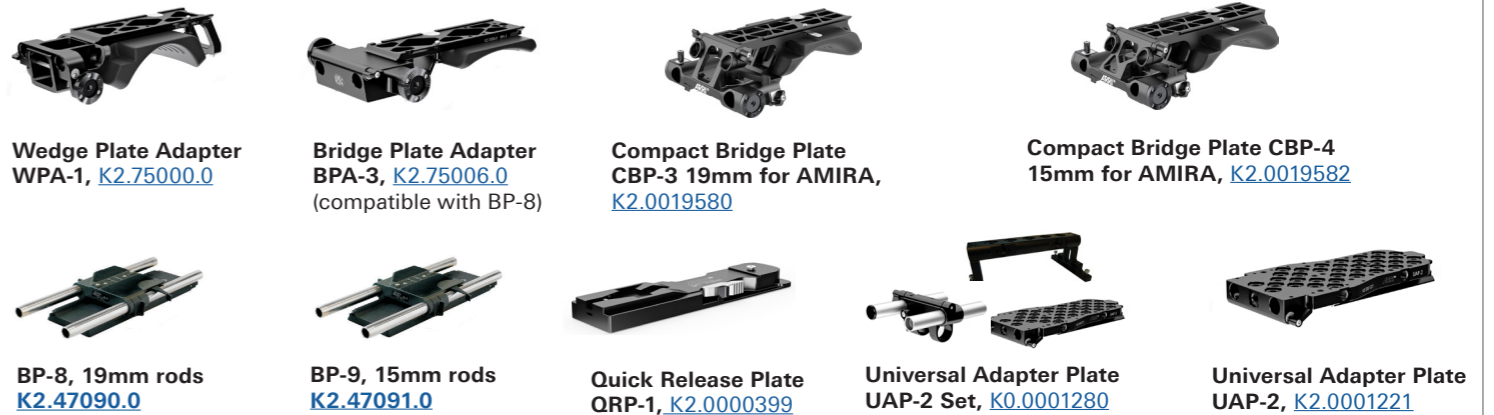

AMIRA Camera Support

- **Wedge Plate Adapter WPA-1,** [K2.75000.0](#)
- **Bridge Plate Adapter BPA-3,** [K2.75006.0](#)
  (compatible with BP-8)
- **Compact Bridge Plate CBP-3 19mm for AMIRA,** [K2.0019580](#)
- **Compact Bridge Plate CBP-4 15mm for AMIRA,** [K2.0019582](#)
- **BP-8, 19mm rods** [K2.47090.0](#)
- **BP-9, 15mm rods** [K2.47091.0](#)
- **Quick Release Plate QRP-1,** [K2.0000399](#)
- **Universal Adapter Plate UAP-2 Set,** [K0.0001280](#)
- **Universal Adapter Plate UAP-2,** [K2.0001221](#)