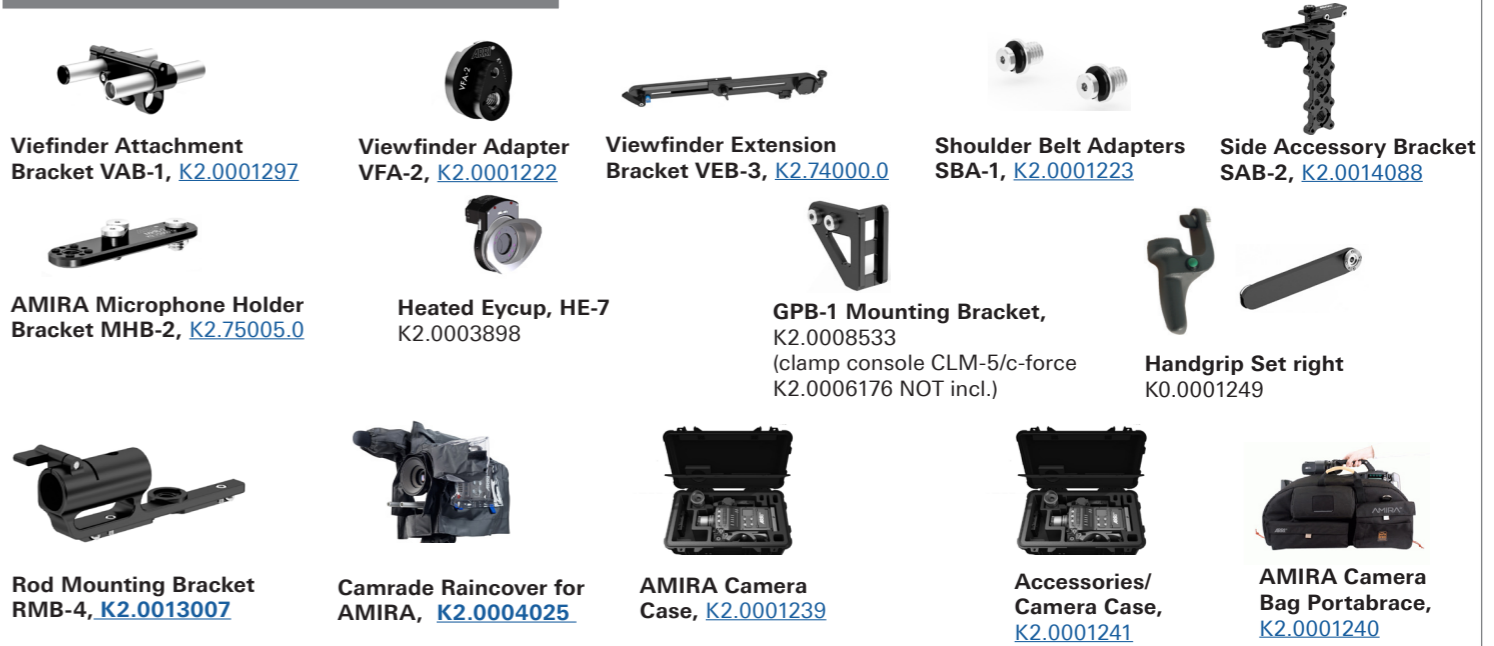

Mechanical Accessories

- **Viewfinder Attachment Bracket VAB-1,** [K2.0001297](#)
- **Viewfinder Adapter VFA-2,** [K2.0001222](#)
- **Viewfinder Extension Bracket VEB-3,** [K2.74000.0](#)
- **Shoulder Belt Adapters SBA-1,** [K2.0001223](#)
- **Side Accessory Bracket SAB-2,** [K2.0014088](#)
- **AMIRA Microphone Holder Bracket MHB-2,** [K2.75005.0](#)
- **Heated Eycup, HE-7** [K2.0003898](#)
- **GPB-1 Mounting Bracket,** [K2.0008533](#)
  (clamp console CLM-5/c-force [K2.0006176](#) NOT incl.)
- **Handgrip Set right** [K0.0001249](#)
- **Rod Mounting Bracket RMB-4,** [K2.0013007](#)
- **Camrade Raincover for AMIRA,** [K2.0004025](#)
- **AMIRA Camera Case,** [K2.0001239](#)
- **Accessories/Camera Case,** [K2.0001241](#)
- **AMIRA Camera Bag Portabrace,** [K2.0001240](#)