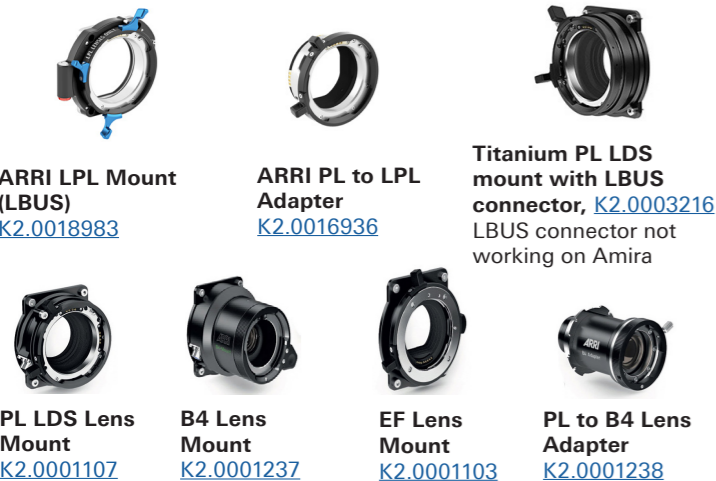

Lens Mounts and Adapter

- **ARRI LPL Mount (LBUS)** [K2.0018983](#)
- **ARRI PL to LPL Adapter** [K2.0016936](#)
- **Titanium PL LDS mount with LBUS connector,** [K2.0003216](#)
  LBUS connector not working on Amira
- **PL LDS Lens Mount** [K2.0001107](#)
- **B4 Lens Mount** [K2.0001237](#)
- **EF Lens Mount** [K2.0001103](#)
- **PL to B4 Lens Adapter** [K2.0001238](#)

Cables

- **AMIRA Power Cable Straight KC-50 (2m, 6.6 feet),** [K2.75007.0](#)
- **AMIRA Viewfinder Cable Short (0.5m, 1.64 feet),** [K2.0007750](#)
- **AMIRA Viewfinder Cable Medium (1m, 3,28 feet),** [K2.0007751](#)
- **AMIRA Viewfinder Cable Long (3m, 9,84 feet),** [K2.0009003](#)
- **AMIRA 12/20pin Hirose ENG Lense Cable Short (0.25m, 0.8 feet),** [K2.0001268](#)
- **AMIRA Audio XLR Cable**
  - **5pin Male to 5pin Female Short (0.4m, 1.3 feet),** [K2.0001269](#)
  - **5pin Male to 3pin Female Short (0.4m, 1.3 feet),** [K2.0001270](#)
  - **3pin Male to 3pin Female Short (0.4m, 1.3 feet),** [K2.0001271](#)