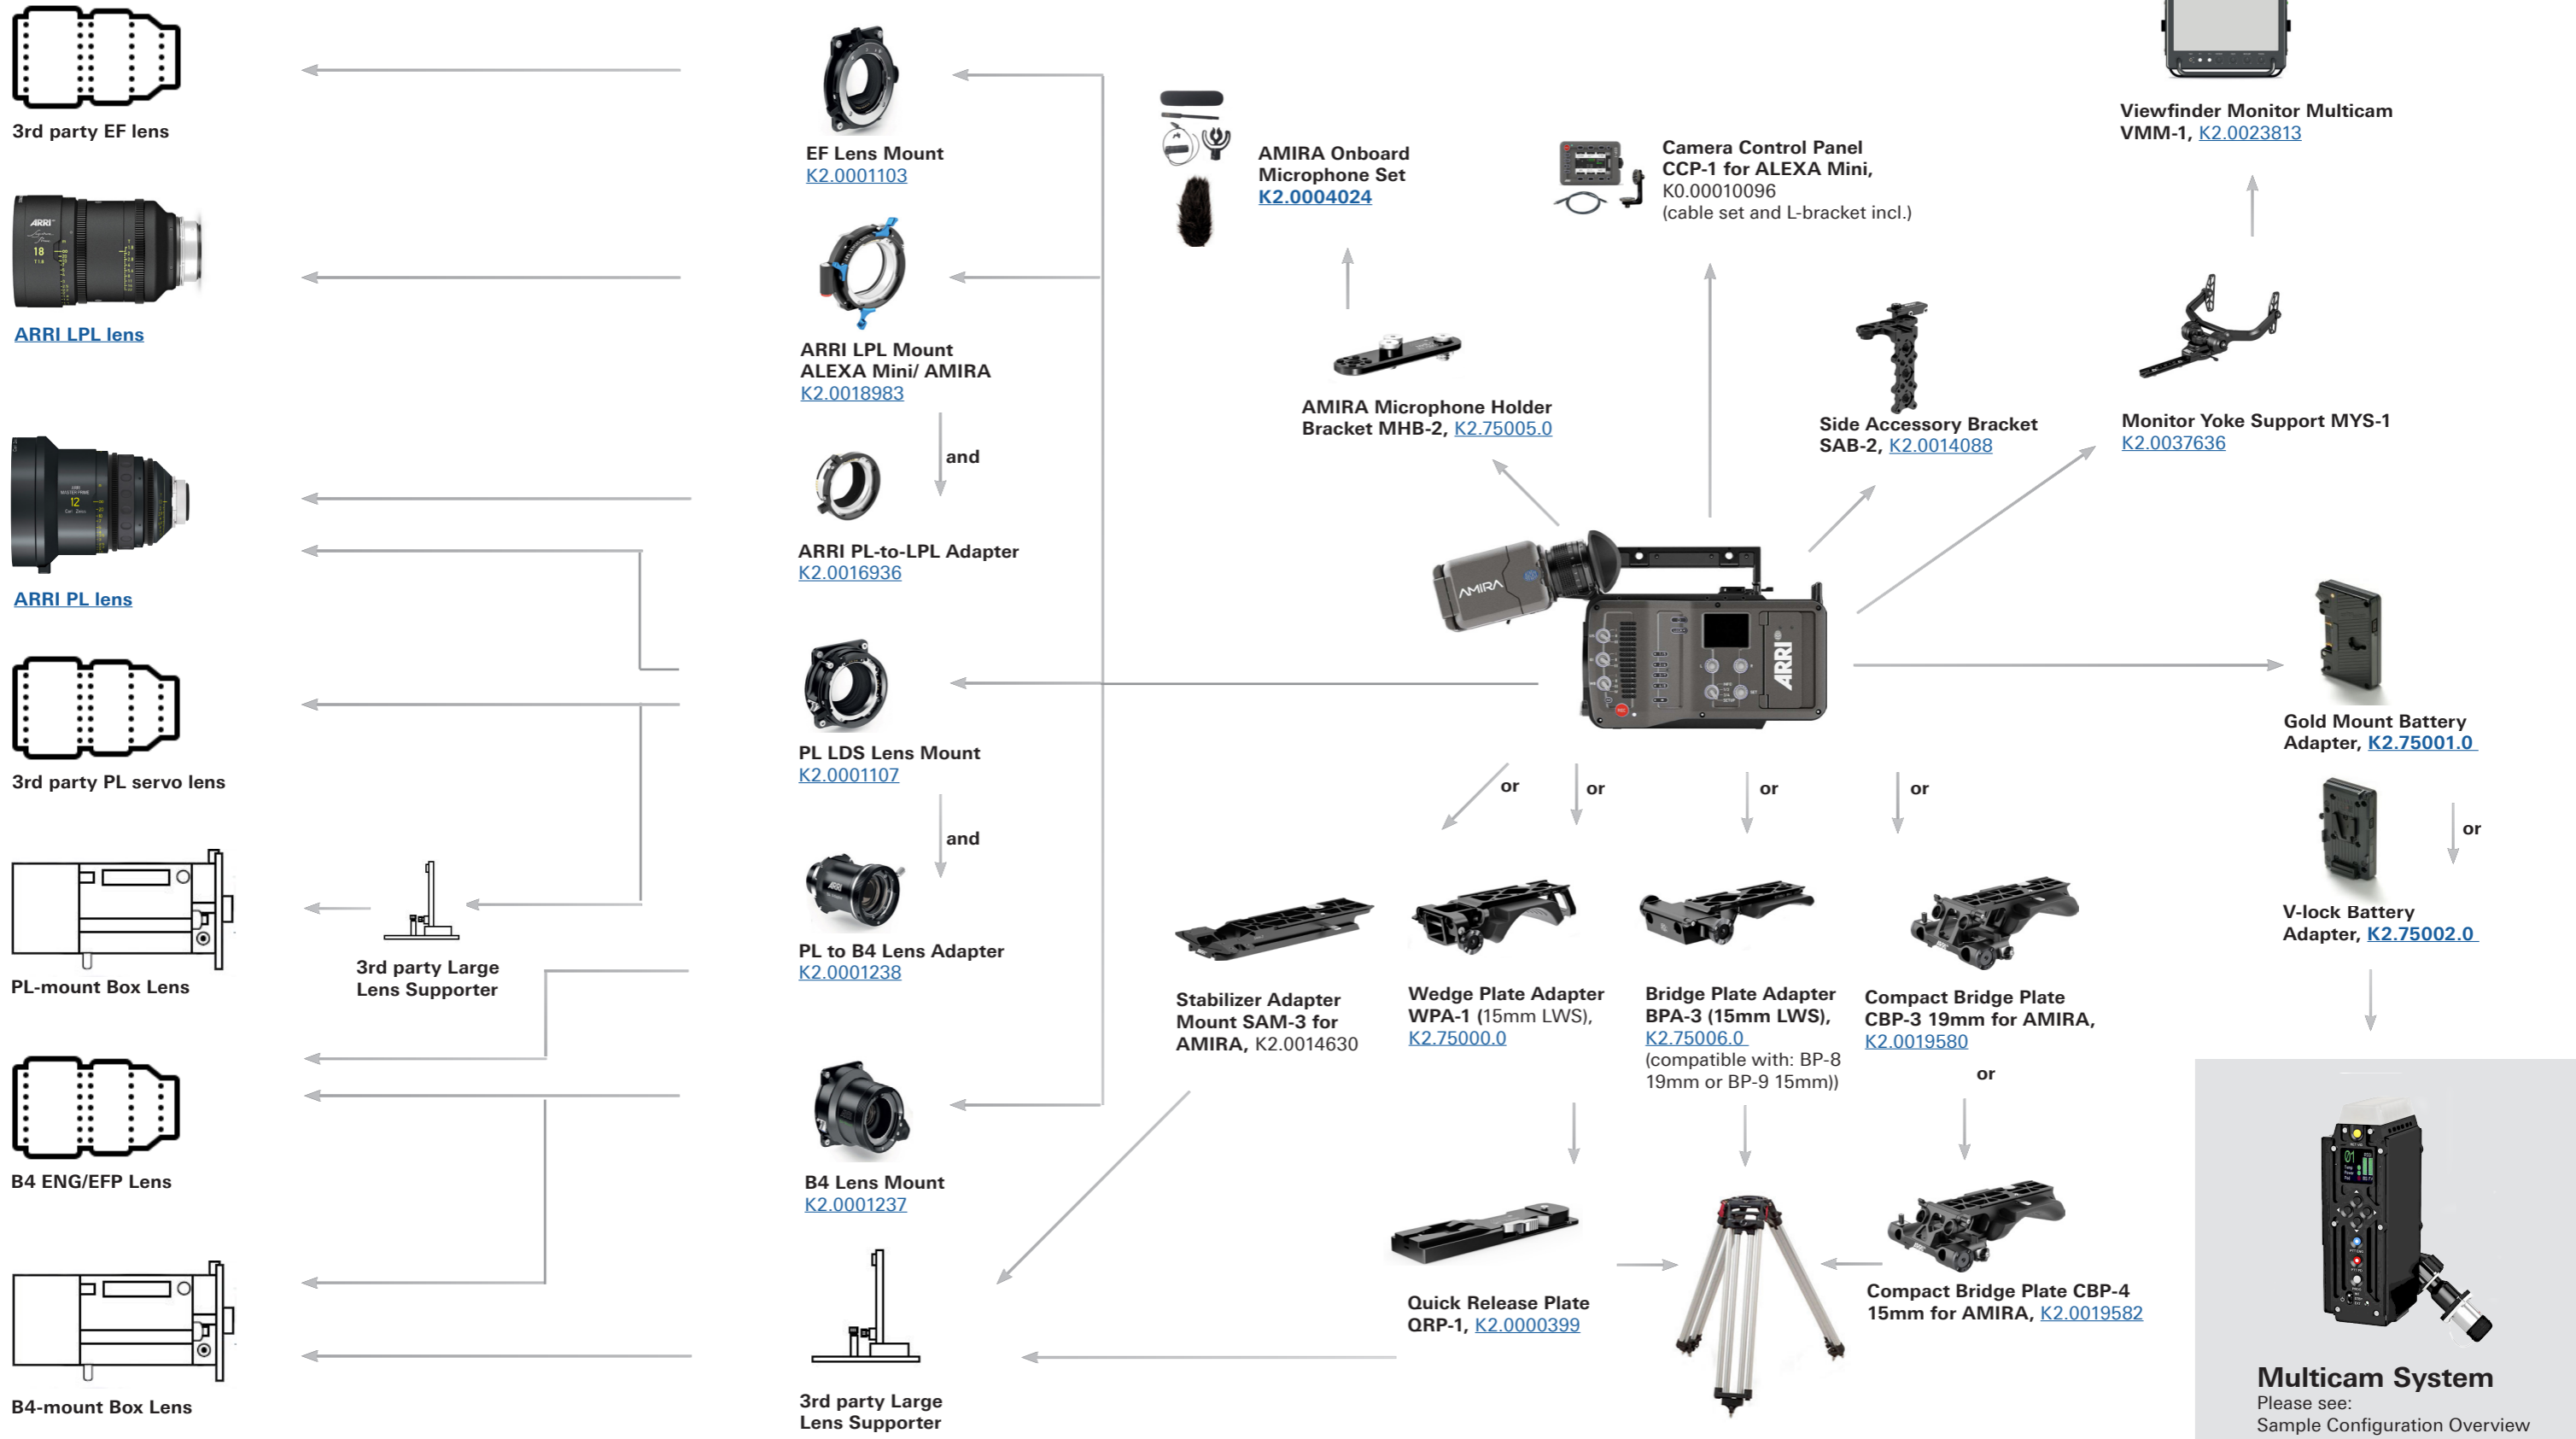

AMIRA Multicam - Mechanical Accessories Setup

Configuration Overview | 2.3.1 / 2024.01

Mechanical Accessories Setup

Multicam System
Please see:
Sample Configuration Overview
2.0.0 and/or 2.3.0